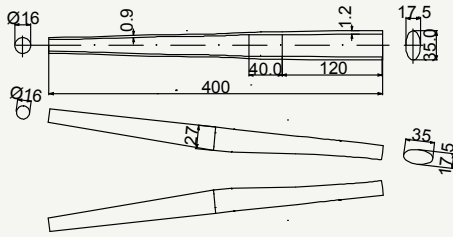

# Aegis chain stay

SIDE VIEW

TOP VIEW

cod : MPO272U204

Alloy	Weight	Use
SC	83 g	Road

SIDE VIEW

cod : MPO272U201

Alloy	Weight	Use
SC	83 g	Road

SIDE VIEW

cod : MPO280E101

Alloy	Weight	Use
SC	83 g	Road - Crono