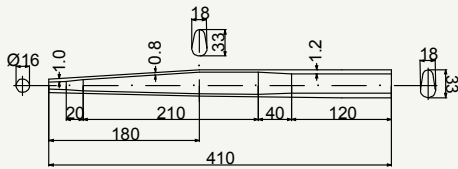

# Aegis chain stay

SIDE VIEW

TOP VIEW

cod : MPO272U204

Alloy	Weight	Use
SC	83 g	Road

SIDE VIEW

cod : MPO272U201

Alloy	Weight	Use
SC	83 g	Road

SIDE VIEW

cod : MPO280E101

Alloy	Weight	Use
SC	83 g	Road - Crono