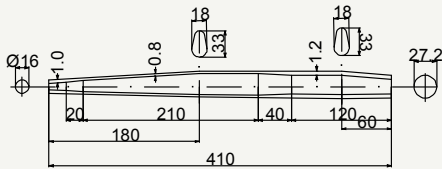

# Aegis chain stay

SIDE VIEW

TOP VIEW

cod : MPO272U204

Alloy	Weight	Use
SC	83 g	Road

SIDE VIEW

cod : MPO272U201

Alloy	Weight	Use
SC	83 g	Road

SIDE VIEW

cod : MPO280E101

Alloy	Weight	Use
SC	83 g	Road - Crono