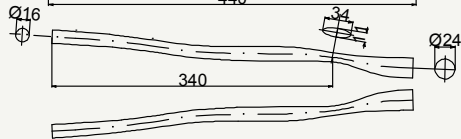

# Aegis chain stay

SIDE VIEW

cod : MPO240U101

Alloy	Weight	Use
SC	72 g	Road Light

SIDE VIEW

cod : MPO254U1012

Alloy	Weight	Use
SC	89 g	Road

SIDE VIEW

cod : MPO254U1013

Alloy	Weight	Use
SC	89 g	Road - Track

TOP VIEW

SIDE VIEW

cod : MPO240E1016

Alloy	Weight	Use
7005	141 g	Cyclocross Disc Brake

TOP VIEW

SIDE VIEW

cod : MPO240E1017

Alloy	Weight	Use
7005	141 g	Cyclocross Disc Brake

TOP VIEW

SIDE VIEW

cod : MPO240E10131

Alloy	Weight	Use
7005	141 g	Gravel - MTB 29"

TOP VIEW