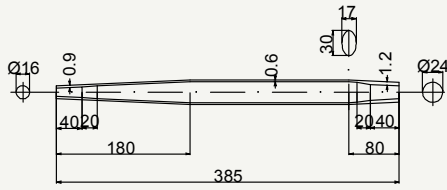

# Aegis chain stay

SIDE VIEW

cod : MPO240U101

Alloy	Weight	Use
SC	72 g	Road Light

SIDE VIEW

cod : MPO254U1012

Alloy	Weight	Use
SC	89 g	Road

SIDE VIEW

cod : MPO254U1013

Alloy	Weight	Use
SC	89 g	Road - Track

TOP VIEW

SIDE VIEW

cod : MPO240E1016

Alloy	Weight	Use
7005	141 g	Cyclocross Disc Brake

TOP VIEW

SIDE VIEW

cod : MPO240E1017

Alloy	Weight	Use
7005	141 g	Cyclocross Disc Brake

TOP VIEW

SIDE VIEW

cod : MPO240E10131

Alloy	Weight	Use
7005	141 g	Gravel - MTB 29"

TOP VIEW