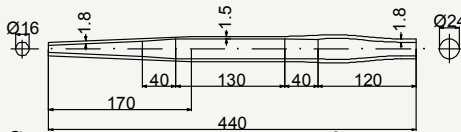

# Aegis chain stay

SIDE VIEW

cod : MPO240U101

Alloy	Weight	Use
SC	72 g	Road Light

SIDE VIEW

cod : MPO254U1012

Alloy	Weight	Use
SC	89 g	Road

SIDE VIEW

cod : MPO254U1013

Alloy	Weight	Use
SC	89 g	Road - Track

TOP VIEW

SIDE VIEW

cod : MPO240E1016

Alloy	Weight	Use
7005	141 g	Cyclocross Disc Brake

TOP VIEW

SIDE VIEW

cod : MPO240E1017

Alloy	Weight	Use
7005	141 g	Cyclocross Disc Brake

TOP VIEW

SIDE VIEW

cod : MPO240E10131

Alloy	Weight	Use
7005	141 g	Gravel - MTB 29"

TOP VIEW