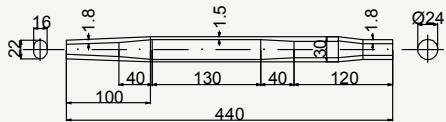

# Aegis chain stay

SIDE VIEW

cod : MPO240U101

Alloy	Weight	Use
SC	72 g	Road Light

SIDE VIEW

cod : MPO254U1012

Alloy	Weight	Use
SC	89 g	Road

SIDE VIEW

cod : MPO254U1013

Alloy	Weight	Use
SC	89 g	Road - Track

TOP VIEW

SIDE VIEW

cod : MPO240E1016

Alloy	Weight	Use
7005	141 g	Cyclocross Disc Brake

TOP VIEW

SIDE VIEW

cod : MPO240E1017

Alloy	Weight	Use
7005	141 g	Cyclocross Disc Brake

TOP VIEW

SIDE VIEW

cod : MPO240E10131

Alloy	Weight	Use
7005	141 g	Gravel - MTB 29"

TOP VIEW