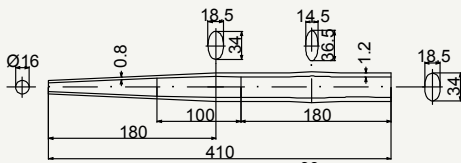

# Aegis chain stay

SIDE VIEW

cod : MPO240U101

Alloy	Weight	Use
SC	72 g	Road Light

SIDE VIEW

cod : MPO254U1012

Alloy	Weight	Use
SC	89 g	Road

SIDE VIEW

cod : MPO254U1013

Alloy	Weight	Use
SC	89 g	Road - Track

TOP VIEW

SIDE VIEW

cod : MPO240E1016

Alloy	Weight	Use
7005	141 g	Cyclocross Disc Brake

TOP VIEW

SIDE VIEW

cod : MPO240E1017

Alloy	Weight	Use
7005	141 g	Cyclocross Disc Brake

TOP VIEW

SIDE VIEW

cod : MPO240E10131

Alloy	Weight	Use
7005	141 g	Gravel - MTB 29"

TOP VIEW