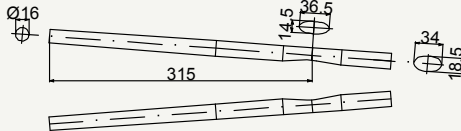

# Aegis chain stay

SIDE VIEW

cod : MPO240U101

Alloy	Weight	Use
SC	72 g	Road Light

SIDE VIEW

cod : MPO254U1012

Alloy	Weight	Use
SC	89 g	Road

SIDE VIEW

cod : MPO254U1013

Alloy	Weight	Use
SC	89 g	Road - Track

TOP VIEW

SIDE VIEW

cod : MPO240E1016

Alloy	Weight	Use
7005	141 g	Cyclocross Disc Brake

TOP VIEW

SIDE VIEW

cod : MPO240E1017

Alloy	Weight	Use
7005	141 g	Cyclocross Disc Brake

TOP VIEW

SIDE VIEW

cod : MPO240E10131

Alloy	Weight	Use
7005	141 g	Gravel - MTB 29"

TOP VIEW