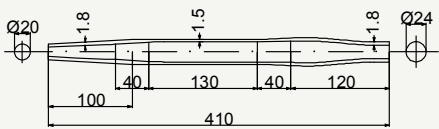

# Aegis chain stay

SIDE VIEW

cod : MPO240U101

Alloy	Weight	Use
SC	72 g	Road Light

SIDE VIEW

cod : MPO254U1012

Alloy	Weight	Use
SC	89 g	Road

SIDE VIEW

cod : MPO254U1013

Alloy	Weight	Use
SC	89 g	Road - Track

TOP VIEW

SIDE VIEW

cod : MPO240E1016

Alloy	Weight	Use
7005	141 g	Cyclocross Disc Brake

TOP VIEW

SIDE VIEW

cod : MPO240E1017

Alloy	Weight	Use
7005	141 g	Cyclocross Disc Brake

TOP VIEW

SIDE VIEW

cod : MPO240E10131

Alloy	Weight	Use
7005	141 g	Gravel - MTB 29"

TOP VIEW