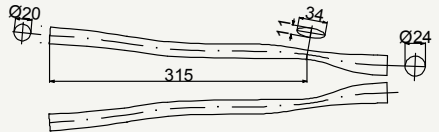

# Aegis chain stay

SIDE VIEW

cod : MPO240U101

Alloy	Weight	Use
SC	72 g	Road Light

SIDE VIEW

cod : MPO254U1012

Alloy	Weight	Use
SC	89 g	Road

SIDE VIEW

cod : MPO254U1013

Alloy	Weight	Use
SC	89 g	Road - Track

TOP VIEW

SIDE VIEW

cod : MPO240E1016

Alloy	Weight	Use
7005	141 g	Cyclocross Disc Brake

TOP VIEW

SIDE VIEW

cod : MPO240E1017

Alloy	Weight	Use
7005	141 g	Cyclocross Disc Brake

TOP VIEW

SIDE VIEW

cod : MPO240E10131

Alloy	Weight	Use
7005	141 g	Gravel - MTB 29"

TOP VIEW