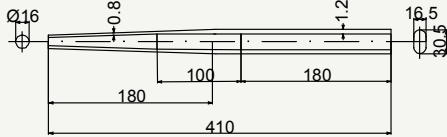

# Aegis chain stay

SIDE VIEW

cod : MPO240U101

Alloy	Weight	Use
SC	72 g	Road Light

SIDE VIEW

cod : MPO254U1012

Alloy	Weight	Use
SC	89 g	Road

SIDE VIEW

cod : MPO254U1013

Alloy	Weight	Use
SC	89 g	Road - Track

TOP VIEW

SIDE VIEW

cod : MPO240E1016

Alloy	Weight	Use
7005	141 g	Cyclocross Disc Brake

TOP VIEW

SIDE VIEW

cod : MPO240E1017

Alloy	Weight	Use
7005	141 g	Cyclocross Disc Brake

TOP VIEW

SIDE VIEW

cod : MPO240E10131

Alloy	Weight	Use
7005	141 g	Gravel - MTB 29"

TOP VIEW