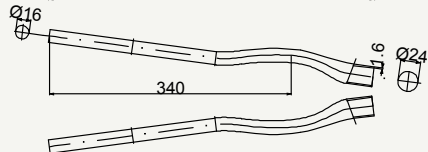

# Aegis chain stay

SIDE VIEW

cod : MPO240U101

Alloy	Weight	Use
SC	72 g	Road Light

SIDE VIEW

cod : MPO254U1012

Alloy	Weight	Use
SC	89 g	Road

SIDE VIEW

cod : MPO254U1013

Alloy	Weight	Use
SC	89 g	Road - Track

TOP VIEW

SIDE VIEW

cod : MPO240E1016

Alloy	Weight	Use
7005	141 g	Cyclocross Disc Brake

TOP VIEW

SIDE VIEW

cod : MPO240E1017

Alloy	Weight	Use
7005	141 g	Cyclocross Disc Brake

TOP VIEW

SIDE VIEW

cod : MPO240E10131

Alloy	Weight	Use
7005	141 g	Gravel - MTB 29"

TOP VIEW