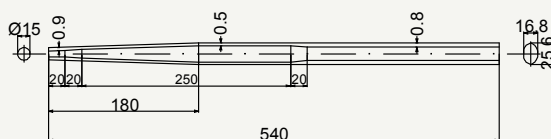

SIDE VIEW

cod : MPV160E10110

Alloy	Weight	Use
7005	87 g	Road Light

TOP VIEW

SIDE VIEW

cod : MPV160E1011

Alloy	Weight	Use
7005	87 g	Road Aero

SIDE VIEW

cod : MPV190E10135

Alloy	Weight	Use
7005	96 g	Cyclocross

TOP VIEW

cod : MPV190E102

Alloy	Weight	Use
7005	87 g	Road

SIDE VIEW

cod : MPV190E1021

Alloy	Weight	Use
7005	87 g	Road Aero

cod : MPV220Y102

Alloy	Weight	Use
SC	67 g	Road Light

SIDE VIEW

cod : MPV220Y1023

Alloy	Weight	Use
SC	67g	Road Aero