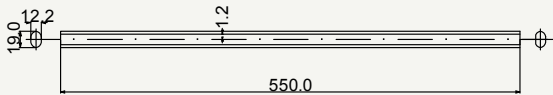

SIDE VIEW

cod : MPV160E10110

Alloy	Weight	Use
7005	87 g	Road Light

TOP VIEW

SIDE VIEW

cod : MPV160E1011

Alloy	Weight	Use
7005	87 g	Road Aero

SIDE VIEW

cod : MPV190E10135

Alloy	Weight	Use
7005	96 g	Cyclocross

TOP VIEW

cod : MPV190E102

Alloy	Weight	Use
7005	87 g	Road

SIDE VIEW

cod : MPV190E1021

Alloy	Weight	Use
7005	87 g	Road Aero

cod : MPV220Y102

Alloy	Weight	Use
SC	67 g	Road Light

SIDE VIEW

cod : MPV220Y1023

Alloy	Weight	Use
SC	67g	Road Aero