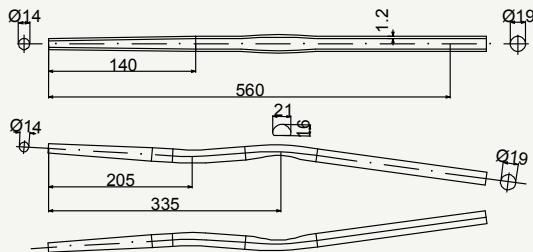

SIDE VIEW

cod : MPV160E10110

Alloy	Weight	Use
7005	87 g	Road Light

TOP VIEW

SIDE VIEW

cod : MPV160E1011

Alloy	Weight	Use
7005	87 g	Road Aero

SIDE VIEW

cod : MPV190E10135

Alloy	Weight	Use
7005	96 g	Cyclocross

TOP VIEW

cod : MPV190E102

Alloy	Weight	Use
7005	87 g	Road

SIDE VIEW

cod : MPV190E1021

Alloy	Weight	Use
7005	87 g	Road Aero

cod : MPV220Y102

Alloy	Weight	Use
SC	67 g	Road Light

SIDE VIEW

cod : MPV220Y1023

Alloy	Weight	Use
SC	67g	Road Aero