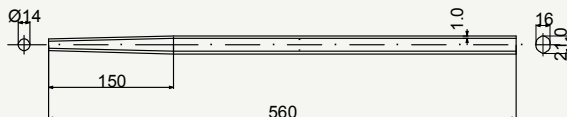

SIDE VIEW

cod : MPV160E10110

Alloy	Weight	Use
7005	87 g	Road Light

TOP VIEW

SIDE VIEW

cod : MPV160E1011

Alloy	Weight	Use
7005	87 g	Road Aero

SIDE VIEW

cod : MPV190E10135

Alloy	Weight	Use
7005	96 g	Cyclocross

TOP VIEW

cod : MPV190E102

Alloy	Weight	Use
7005	87 g	Road

SIDE VIEW

cod : MPV190E1021

Alloy	Weight	Use
7005	87 g	Road Aero

cod : MPV220Y102

Alloy	Weight	Use
SC	67 g	Road Light

SIDE VIEW

cod : MPV220Y1023

Alloy	Weight	Use
SC	67g	Road Aero