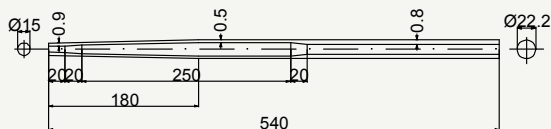

cod : MPV190E10135

Alloy	Weight	Use
7005	96 g	Cyclocross

TOP VIEW

cod : MPV190E102

Alloy	Weight	Use
7005	87 g	Road

SIDE VIEW

cod : MPV190E1021

Alloy	Weight	Use
7005	87 g	Road Aero

cod : MPV220Y102

Alloy	Weight	Use
SC	67 g	Road Light

SIDE VIEW

cod : MPV220Y1023

Alloy	Weight	Use
SC	67g	Road Aero