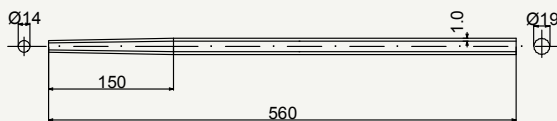

SIDE VIEW

cod : MPV160E10110

Alloy	Weight	Use
7005	87 g	Road Light

TOP VIEW

SIDE VIEW

cod : MPV160E1011

Alloy	Weight	Use
7005	87 g	Road Aero

SIDE VIEW

cod : MPV190E10135

Alloy	Weight	Use
7005	96 g	Cyclocross

TOP VIEW

cod : MPV190E102

Alloy	Weight	Use
7005	87 g	Road

SIDE VIEW

cod : MPV190E1021

Alloy	Weight	Use
7005	87 g	Road Aero

cod : MPV220Y102

Alloy	Weight	Use
SC	67 g	Road Light

SIDE VIEW

cod : MPV220Y1023

Alloy	Weight	Use
SC	67g	Road Aero