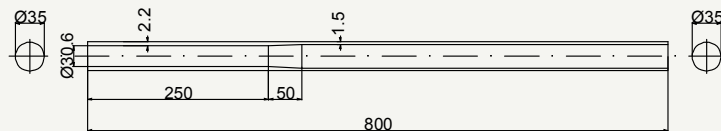

Aegis seat tubing

non tagliare
don't cut

cod : MTV317E104

Alloy	Weight	Use
7005	201 g	Road - Cyclocross - MTB

non tagliare
don't cut

cod : MTV317E102

Alloy	Weight	Use
7005	242 g	Road - Cyclocross

non tagliare
don't cut

cod : MTV350E309

Alloy	Weight	Use
7005	218 g	Road - Cyclocross - MTB

non tagliare
don't cut

cod : MTV350E308

Alloy	Weight	Use
7005	248 g	Road - Cyclocross

cod : MTV350E312

Alloy	Weight	Use
7005	407 g	Road