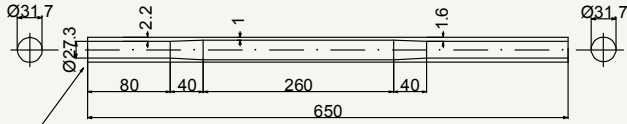

Aegis seat tubing

non tagliare
don't cut

cod : MTV317E104

Alloy	Weight	Use
7005	201 g	Road - Cyclocross - MTB

non tagliare
don't cut

cod : MTV317E102

Alloy	Weight	Use
7005	242 g	Road - Cyclocross

non tagliare
don't cut

cod : MTV350E309

Alloy	Weight	Use
7005	218 g	Road - Cyclocross - MTB

non tagliare
don't cut

cod : MTV350E308

Alloy	Weight	Use
7005	248 g	Road - Cyclocross

cod : MTV350E312

Alloy	Weight	Use
7005	407 g	Road