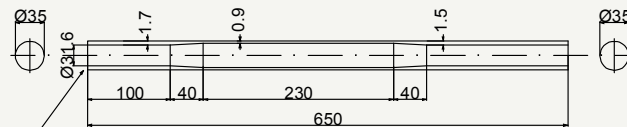

Aegis seat tubing

non tagliare
don't cut

cod : MTV317E104

Alloy	Weight	Use
7005	201 g	Road - Cyclocross - MTB

non tagliare
don't cut

cod : MTV317E102

Alloy	Weight	Use
7005	242 g	Road - Cyclocross

non tagliare
don't cut

cod : MTV350E309

Alloy	Weight	Use
7005	218 g	Road - Cyclocross - MTB

non tagliare
don't cut

cod : MTV350E308

Alloy	Weight	Use
7005	248 g	Road - Cyclocross

cod : MTV350E312

Alloy	Weight	Use
7005	407 g	Road