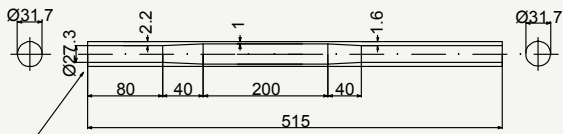

Aegis seat tubing

non tagliare
don't cut

cod : MTV317E104

Alloy	Weight	Use
7005	201 g	Road - Cyclocross - MTB

non tagliare
don't cut

cod : MTV317E102

Alloy	Weight	Use
7005	242 g	Road - Cyclocross

non tagliare
don't cut

cod : MTV350E309

Alloy	Weight	Use
7005	218 g	Road - Cyclocross - MTB

non tagliare
don't cut

cod : MTV350E308

Alloy	Weight	Use
7005	248 g	Road - Cyclocross

cod : MTV350E312

Alloy	Weight	Use
7005	407 g	Road