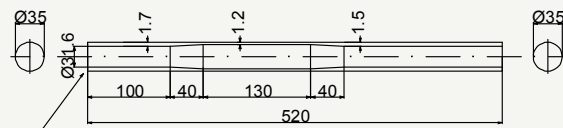

Aegis seat tubing

non tagliare
don't cut

cod : MTV317E104

Alloy	Weight	Use
7005	201 g	Road - Cyclocross - MTB

non tagliare
don't cut

cod : MTV317E102

Alloy	Weight	Use
7005	242 g	Road - Cyclocross

non tagliare
don't cut

cod : MTV350E309

Alloy	Weight	Use
7005	218 g	Road - Cyclocross - MTB

non tagliare
don't cut

cod : MTV350E308

Alloy	Weight	Use
7005	248 g	Road - Cyclocross

cod : MTV350E312

Alloy	Weight	Use
7005	407 g	Road