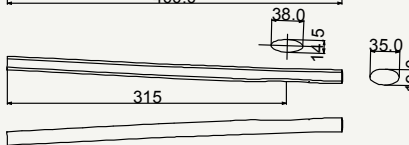

# Fire chain stay

SIDE VIEW

SIDE VIEW

TOP VIEW

SIDE VIEW

TOP VIEW

SIDE VIEW

TOP VIEW

SIDE VIEW

TOP VIEW

cod : MPO240E101

Alloy	Weight	Use
7005	128 g	Road

cod : MPO240E104

Alloy	Weight	Use
7005	120 g	Road - Track

cod : MPO240E10146

Alloy	Weight	Use
7005	128 g	Road

cod : MPO240E1015

Alloy	Weight	Use
7005	143 g	Fat Bike

cod : MPO280E106

Alloy	Weight	Use
7005	120 g	Road - Track