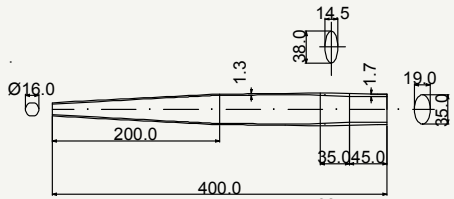

# Fire chain stay

SIDE VIEW

SIDE VIEW

TOP VIEW

SIDE VIEW

TOP VIEW

SIDE VIEW

TOP VIEW

SIDE VIEW

TOP VIEW

cod : MPO240E101

Alloy	Weight	Use
7005	128 g	Road

cod : MPO240E104

Alloy	Weight	Use
7005	120 g	Road - Track

cod : MPO240E10146

Alloy	Weight	Use
7005	128 g	Road

cod : MPO240E1015

Alloy	Weight	Use
7005	143 g	Fat Bike

cod : MPO280E106

Alloy	Weight	Use
7005	120 g	Road - Track