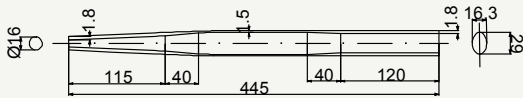

# Fire chain stay

SIDE VIEW

SIDE VIEW

TOP VIEW

SIDE VIEW

TOP VIEW

SIDE VIEW

TOP VIEW

SIDE VIEW

TOP VIEW

cod : MPO240E101

Alloy	Weight	Use
7005	128 g	Road

cod : MPO240E104

Alloy	Weight	Use
7005	120 g	Road - Track

cod : MPO240E10146

Alloy	Weight	Use
7005	128 g	Road

cod : MPO240E1015

Alloy	Weight	Use
7005	143 g	Fat Bike

cod : MPO280E106

Alloy	Weight	Use
7005	120 g	Road - Track