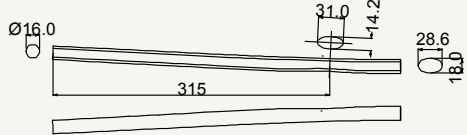

# Fire chain stay

SIDE VIEW

SIDE VIEW

TOP VIEW

SIDE VIEW

TOP VIEW

SIDE VIEW

TOP VIEW

SIDE VIEW

TOP VIEW

cod : MPO240E101

Alloy	Weight	Use
7005	128 g	Road

cod : MPO240E104

Alloy	Weight	Use
7005	120 g	Road - Track

cod : MPO240E10146

Alloy	Weight	Use
7005	128 g	Road

cod : MPO240E1015

Alloy	Weight	Use
7005	143 g	Fat Bike

cod : MPO280E106

Alloy	Weight	Use
7005	120 g	Road - Track