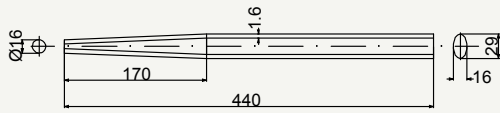

# Fire chain stay

SIDE VIEW

SIDE VIEW

TOP VIEW

SIDE VIEW

TOP VIEW

SIDE VIEW

TOP VIEW

SIDE VIEW

TOP VIEW

cod : MPO240E101

Alloy	Weight	Use
7005	128 g	Road

cod : MPO240E104

Alloy	Weight	Use
7005	120 g	Road - Track

cod : MPO240E10146

Alloy	Weight	Use
7005	128 g	Road

cod : MPO240E1015

Alloy	Weight	Use
7005	143 g	Fat Bike

cod : MPO280E106

Alloy	Weight	Use
7005	120 g	Road - Track