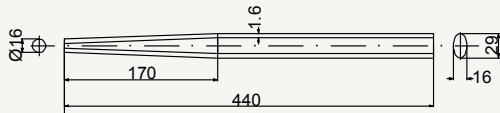

# Fire chain stay

SIDE VIEW

SIDE VIEW

TOP VIEW

SIDE VIEW

TOP VIEW

SIDE VIEW

TOP VIEW

SIDE VIEW

TOP VIEW

cod : MPO240E101

Alloy	Weight	Use
7005	128 g	Road

cod : MPO240E104

Alloy	Weight	Use
7005	120 g	Road - Track

cod : MPO240E10146

Alloy	Weight	Use
7005	128 g	Road

cod : MPO240E1015

Alloy	Weight	Use
7005	143 g	Fat Bike

cod : MPO280E106

Alloy	Weight	Use
7005	120 g	Road - Track