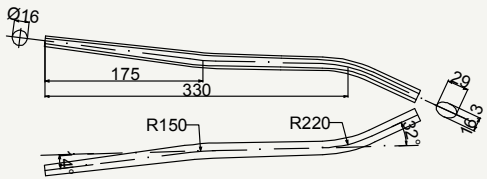

# Fire chain stay

SIDE VIEW

SIDE VIEW

TOP VIEW

SIDE VIEW

TOP VIEW

SIDE VIEW

TOP VIEW

SIDE VIEW

TOP VIEW

cod : MPO240E101

Alloy	Weight	Use
7005	128 g	Road

cod : MPO240E104

Alloy	Weight	Use
7005	120 g	Road - Track

cod : MPO240E10146

Alloy	Weight	Use
7005	128 g	Road

cod : MPO240E1015

Alloy	Weight	Use
7005	143 g	Fat Bike

cod : MPO280E106

Alloy	Weight	Use
7005	120 g	Road - Track