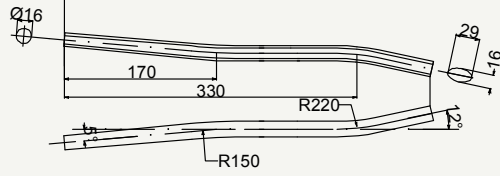

# Fire chain stay

SIDE VIEW

SIDE VIEW

TOP VIEW

SIDE VIEW

TOP VIEW

SIDE VIEW

TOP VIEW

SIDE VIEW

TOP VIEW

cod : MPO240E101

Alloy	Weight	Use
7005	128 g	Road

cod : MPO240E104

Alloy	Weight	Use
7005	120 g	Road - Track

cod : MPO240E10146

Alloy	Weight	Use
7005	128 g	Road

cod : MPO240E1015

Alloy	Weight	Use
7005	143 g	Fat Bike

cod : MPO280E106

Alloy	Weight	Use
7005	120 g	Road - Track