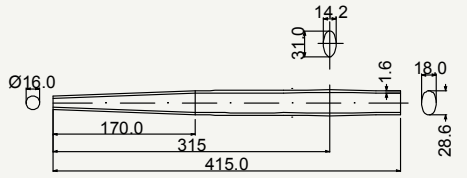

# Fire chain stay

SIDE VIEW

SIDE VIEW

TOP VIEW

SIDE VIEW

TOP VIEW

SIDE VIEW

TOP VIEW

SIDE VIEW

TOP VIEW

cod : MPO240E101

Alloy	Weight	Use
7005	128 g	Road

cod : MPO240E104

Alloy	Weight	Use
7005	120 g	Road - Track

cod : MPO240E10146

Alloy	Weight	Use
7005	128 g	Road

cod : MPO240E1015

Alloy	Weight	Use
7005	143 g	Fat Bike

cod : MPO280E106

Alloy	Weight	Use
7005	120 g	Road - Track