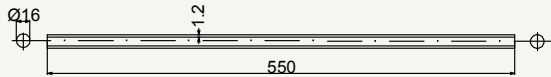

# Fire seat stay

7005 HEAT TREATED ALLOY

cod : MPV160E101

Alloy	Weight	Use
7005	87 g	Road

cod : MPV190E10112

Alloy	Weight	Use
7005	98 g	Road

TOP VIEW

cod : MPV190E10123

Alloy	Weight	Use
7005	98 g	Cyclocross

TOP VIEW

cod : MPV190E10121

Alloy	Weight	Use
7005	98 g	Fat Bike

TOP VIEW

cod : MPV190E10133

Alloy	Weight	Use
7005	98 g	Gravel - MTB 29"

cod : MPV220F101

Alloy	Weight	Use
7005	97 g	Road

SIDE VIEW

cod : MPV220F1011

Alloy	Weight	Use
7005	97 g	Crono - Track