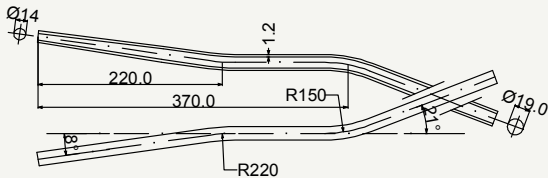

# Fire seat stay

7005 HEAT TREATED ALLOY

cod : MPV160E101

Alloy	Weight	Use
7005	87 g	Road

cod : MPV190E10112

Alloy	Weight	Use
7005	98 g	Road

TOP VIEW

cod : MPV190E10123

Alloy	Weight	Use
7005	98 g	Cyclocross

TOP VIEW

cod : MPV190E10121

Alloy	Weight	Use
7005	98 g	Fat Bike

TOP VIEW

cod : MPV190E10133

Alloy	Weight	Use
7005	98 g	Gravel - MTB 29"

cod : MPV220F101

Alloy	Weight	Use
7005	97 g	Road

SIDE VIEW

cod : MPV220F1011

Alloy	Weight	Use
7005	97 g	Crono - Track