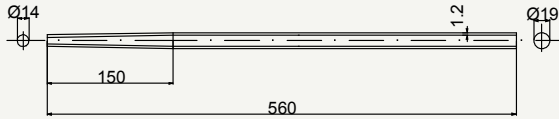

# Fire seat stay

7005 HEAT TREATED ALLOY

cod : MPV160E101

Alloy	Weight	Use
7005	87 g	Road

cod : MPV190E10112

Alloy	Weight	Use
7005	98 g	Road

TOP VIEW

cod : MPV190E10123

Alloy	Weight	Use
7005	98 g	Cyclocross

TOP VIEW

cod : MPV190E10121

Alloy	Weight	Use
7005	98 g	Fat Bike

TOP VIEW

cod : MPV190E10133

Alloy	Weight	Use
7005	98 g	Gravel - MTB 29"

cod : MPV220F101

Alloy	Weight	Use
7005	97 g	Road

SIDE VIEW

cod : MPV220F1011

Alloy	Weight	Use
7005	97 g	Crono - Track