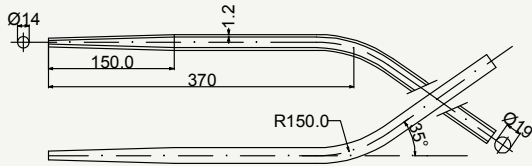

# Fire seat stay

7005 HEAT TREATED ALLOY

cod : MPV160E101

Alloy	Weight	Use
7005	87 g	Road

cod : MPV190E10112

Alloy	Weight	Use
7005	98 g	Road

TOP VIEW

cod : MPV190E10123

Alloy	Weight	Use
7005	98 g	Cyclocross

TOP VIEW

cod : MPV190E10121

Alloy	Weight	Use
7005	98 g	Fat Bike

TOP VIEW

cod : MPV190E10133

Alloy	Weight	Use
7005	98 g	Gravel - MTB 29"

cod : MPV220F101

Alloy	Weight	Use
7005	97 g	Road

SIDE VIEW

cod : MPV220F1011

Alloy	Weight	Use
7005	97 g	Crono - Track