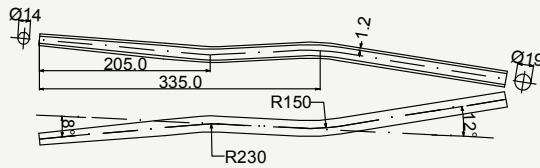

# Fire seat stay

7005 HEAT TREATED ALLOY

cod : MPV160E101

Alloy	Weight	Use
7005	87 g	Road

cod : MPV190E10112

Alloy	Weight	Use
7005	98 g	Road

TOP VIEW

cod : MPV190E10123

Alloy	Weight	Use
7005	98 g	Cyclocross

TOP VIEW

cod : MPV190E10121

Alloy	Weight	Use
7005	98 g	Fat Bike

TOP VIEW

cod : MPV190E10133

Alloy	Weight	Use
7005	98 g	Gravel - MTB 29"

cod : MPV220F101

Alloy	Weight	Use
7005	97 g	Road

SIDE VIEW

cod : MPV220F1011

Alloy	Weight	Use
7005	97 g	Crono - Track