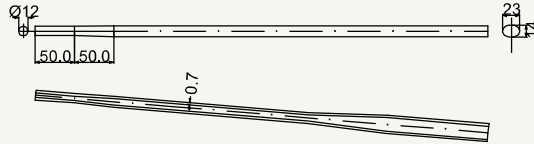

State	Weight	Use
DSR	105 g	Road

cod : MPV180A501

State	Weight	Use
DSR	116 g	Road

cod : MPV180A502

State	Weight	Use
DSR	110 g	Road

SIDE VIEW

cod : MPV180A505

State	Weight	Use
DSR	116 g	Road

Zero class seat stay

SIDE VIEW

cod : MPV180A508

State	Weight	Use
DSR	172 g	Road

TOP VIEW

SIDE VIEW

cod : MPV180A507

State	Weight	Use
DSR	172 g	Road - MTB