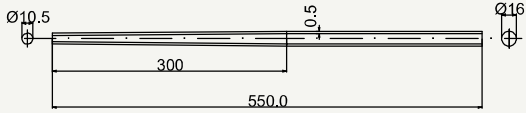

Zero class seat stay

cod : MPV160B201

State	Weight	Use
DSR	104 g	Road