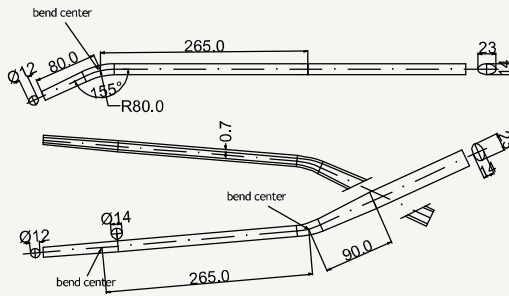

Zero class seat stay

SIDE VIEW

cod : MPV180A508

State	Weight	Use
DSR	172 g	Road

TOP VIEW

cod : MPV180A507

State	Weight	Use
DSR	172 g	Road - MTB

SIDE VIEW

TOP VIEW

cod : MPV180A506

State	Weight	Use
DSR	172 g	Road - MTB

SIDE VIEW

TOP VIEW

cod : MPV200A701

State	Weight	Use
DSR	145 g	Road

SIDE VIEW

Zero class seat stay

SIDE VIEW

cod : MPV180A508

State	Weight	Use
DSR	172 g	Road

TOP VIEW

SIDE VIEW

cod : MPV180A507

State	Weight	Use
DSR	172 g	Road - MTB

SIDE VIEW

cod : MPV180A506

State	Weight	Use
DSR	172 g	Road - MTB

SIDE VIEW

cod : MPV200A701

State	Weight	Use
DSR	145 g	Road