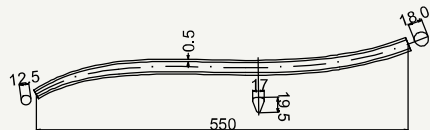

State	Weight	Use
DSR	105 g	Road

cod : MPV180A501

State	Weight	Use
DSR	116 g	Road

cod : MPV180A502

State	Weight	Use
DSR	110 g	Road

SIDE VIEW

cod : MPV180A505

State	Weight	Use
DSR	116 g	Road

Zero class seat stay

SIDE VIEW

cod : MPV180A508

State	Weight	Use
DSR	172 g	Road

TOP VIEW

cod : MPV180A507

State	Weight	Use
DSR	172 g	Road - MTB

SIDE VIEW

TOP VIEW

cod : MPV180A506

State	Weight	Use
DSR	172 g	Road - MTB

SIDE VIEW

TOP VIEW

cod : MPV200A701

State	Weight	Use
DSR	145 g	Road

SIDE VIEW