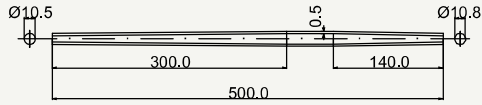

cod : MPV160B202

State	Weight	Use
DSR	93 g	Road