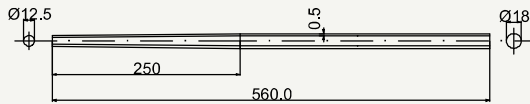

Zero class seat stay

cod : MPV160B201

State	Weight	Use
DSR	104 g	Road

cod : MPV160B202

State	Weight	Use
DSR	93 g	Road

cod : MPV160B203

State	Weight	Use
DSR	102 g	Road

cod : MPV160B205

State	Weight	Use
DSR	105 g	Road

cod : MPV180A501

State	Weight	Use
DSR	116 g	Road

cod : MPV180A502

State	Weight	Use
DSR	110 g	Road

SIDE VIEW

cod : MPV180A505

State	Weight	Use
DSR	116 g	Road

Zero class seat stay

SIDE VIEW

cod : MPV180A508

State	Weight	Use
DSR	172 g	Road

TOP VIEW

cod : MPV180A507

State	Weight	Use
DSR	172 g	Road - MTB

SIDE VIEW

TOP VIEW

cod : MPV180A506

State	Weight	Use
DSR	172 g	Road - MTB

SIDE VIEW

TOP VIEW

cod : MPV200A701

State	Weight	Use
DSR	145 g	Road

SIDE VIEW