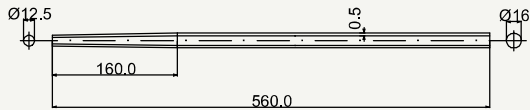

Zero class seat stay

cod : MPV160B201

State	Weight	Use
DSR	104 g	Road

cod : MPV160B202

State	Weight	Use
DSR	93 g	Road

cod : MPV160B203

State	Weight	Use
DSR	102 g	Road

cod : MPV160B205

State	Weight	Use
DSR	105 g	Road

cod : MPV180A501

State	Weight	Use
DSR	116 g	Road

cod : MPV180A502

State	Weight	Use
DSR	110 g	Road

SIDE VIEW

cod : MPV180A505

State	Weight	Use
DSR	116 g	Road

Zero class seat stay

SIDE VIEW

cod : MPV180A508

State	Weight	Use
DSR	172 g	Road

TOP VIEW

cod : MPV180A507

State	Weight	Use
DSR	172 g	Road - MTB

SIDE VIEW

TOP VIEW

cod : MPV180A506

State	Weight	Use
DSR	172 g	Road - MTB

SIDE VIEW

TOP VIEW

cod : MPV200A701

State	Weight	Use
DSR	145 g	Road

SIDE VIEW