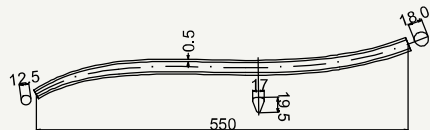

State	Weight	Use
DSR	105 g	Road

cod : MPV180A501

State	Weight	Use
DSR	116 g	Road

cod : MPV180A502

State	Weight	Use
DSR	110 g	Road

SIDE VIEW

cod : MPV180A505

State	Weight	Use
DSR	116 g	Road

Zero class seat stay

SIDE VIEW

cod : MPV180A508

State	Weight	Use
DSR	172 g	Road

TOP VIEW

SIDE VIEW

cod : MPV180A507

State	Weight	Use
DSR	172 g	Road - MTB