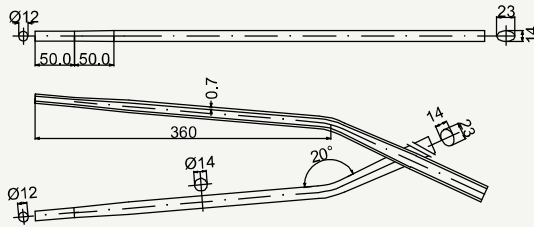

Zero class seat stay

SIDE VIEW

cod : MPV180A508

State	Weight	Use
DSR	172 g	Road

TOP VIEW

cod : MPV180A507

State	Weight	Use
DSR	172 g	Road - MTB

SIDE VIEW

TOP VIEW

cod : MPV180A506

State	Weight	Use
DSR	172 g	Road - MTB

SIDE VIEW

TOP VIEW

cod : MPV200A701

State	Weight	Use
DSR	145 g	Road

SIDE VIEW

Zero class seat stay

SIDE VIEW

cod : MPV180A508

State	Weight	Use
DSR	172 g	Road

TOP VIEW

SIDE VIEW

cod : MPV180A507

State	Weight	Use
DSR	172 g	Road - MTB

SIDE VIEW

cod : MPV180A506

State	Weight	Use
DSR	172 g	Road - MTB

SIDE VIEW

cod : MPV200A701

State	Weight	Use
DSR	145 g	Road