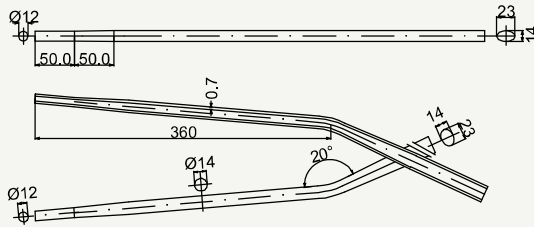

Zero class seat stay

SIDE VIEW

cod : MPV180A508

State	Weight	Use
DSR	172 g	Road

TOP VIEW

SIDE VIEW

cod : MPV180A507

State	Weight	Use
DSR	172 g	Road - MTB

SIDE VIEW

cod : MPV180A506

State	Weight	Use
DSR	172 g	Road - MTB

SIDE VIEW

cod : MPV200A701

State	Weight	Use
DSR	145 g	Road