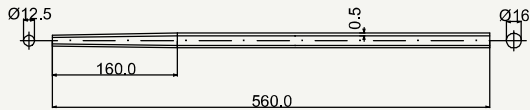

Zero class seat stay

cod : MPV160B201

State	Weight	Use
DSR	104 g	Road

cod : MPV160B202

State	Weight	Use
DSR	93 g	Road

cod : MPV160B203

State	Weight	Use
DSR	102 g	Road

cod : MPV160B205

State	Weight	Use
DSR	105 g	Road

cod : MPV180A501

State	Weight	Use
DSR	116 g	Road

cod : MPV180A502

State	Weight	Use
DSR	110 g	Road

SIDE VIEW

cod : MPV180A505

State	Weight	Use
DSR	116 g	Road

Zero class seat stay

SIDE VIEW

cod : MPV180A508

State	Weight	Use
DSR	172 g	Road

TOP VIEW

SIDE VIEW

cod : MPV180A507

State	Weight	Use
DSR	172 g	Road - MTB