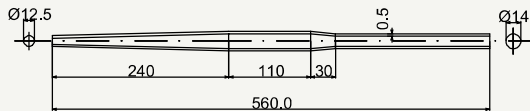

Zero class seat stay

cod : MPV160B201

State	Weight	Use
DSR	104 g	Road

cod : MPV160B202

State	Weight	Use
DSR	93 g	Road

cod : MPV160B203

State	Weight	Use
DSR	102 g	Road

cod : MPV160B205

State	Weight	Use
DSR	105 g	Road

cod : MPV180A501

State	Weight	Use
DSR	116 g	Road

cod : MPV180A502

State	Weight	Use
DSR	110 g	Road

SIDE VIEW

cod : MPV180A505

State	Weight	Use
DSR	116 g	Road

Zero class seat stay

SIDE VIEW

cod : MPV180A508

State	Weight	Use
DSR	172 g	Road

TOP VIEW

cod : MPV180A507

State	Weight	Use
DSR	172 g	Road - MTB

SIDE VIEW

TOP VIEW

cod : MPV180A506

State	Weight	Use
DSR	172 g	Road - MTB

SIDE VIEW

TOP VIEW

cod : MPV200A701

State	Weight	Use
DSR	145 g	Road

SIDE VIEW