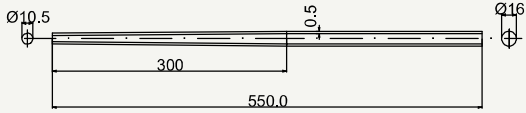

Zero class seat stay

cod : MPV160B201

State	Weight	Use
DSR	104 g	Road

cod : MPV160B202

State	Weight	Use
DSR	93 g	Road

cod : MPV160B203

State	Weight	Use
DSR	102 g	Road

cod : MPV160B205

State	Weight	Use
DSR	105 g	Road

cod : MPV180A501

State	Weight	Use
DSR	116 g	Road

cod : MPV180A502

State	Weight	Use
DSR	110 g	Road

SIDE VIEW

cod : MPV180A505

State	Weight	Use
DSR	116 g	Road

Zero class seat stay

SIDE VIEW

cod : MPV180A508

State	Weight	Use
DSR	172 g	Road

TOP VIEW

cod : MPV180A507

State	Weight	Use
DSR	172 g	Road - MTB

SIDE VIEW