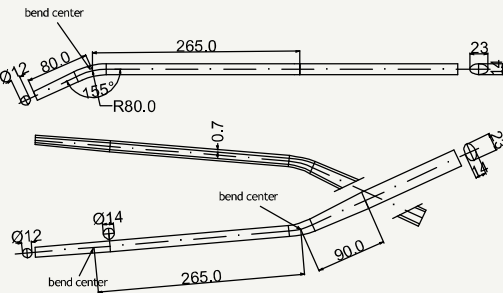

Zero class seat stay

SIDE VIEW

cod : MPV180A508

State	Weight	Use
DSR	172 g	Road

TOP VIEW

SIDE VIEW

cod : MPV180A507

State	Weight	Use
DSR	172 g	Road - MTB

SIDE VIEW

cod : MPV180A506

State	Weight	Use
DSR	172 g	Road - MTB

SIDE VIEW

cod : MPV200A701

State	Weight	Use
DSR	145 g	Road