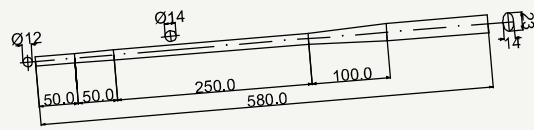

State	Weight	Use
DSR	105 g	Road

cod : MPV180A501

State	Weight	Use
DSR	116 g	Road

cod : MPV180A502

State	Weight	Use
DSR	110 g	Road

SIDE VIEW

cod : MPV180A505

State	Weight	Use
DSR	116 g	Road

Zero class seat stay

SIDE VIEW

cod : MPV180A508

State	Weight	Use
DSR	172 g	Road

TOP VIEW

SIDE VIEW

cod : MPV180A507

State	Weight	Use
DSR	172 g	Road - MTB