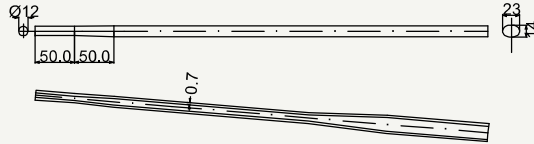

State	Weight	Use
DSR	105 g	Road

cod : MPV180A501

State	Weight	Use
DSR	116 g	Road

cod : MPV180A502

State	Weight	Use
DSR	110 g	Road

SIDE VIEW

cod : MPV180A505

State	Weight	Use
DSR	116 g	Road

Zero class seat stay

SIDE VIEW

cod : MPV180A508

State	Weight	Use
DSR	172 g	Road

TOP VIEW

cod : MPV180A507

State	Weight	Use
DSR	172 g	Road - MTB

SIDE VIEW

TOP VIEW

cod : MPV180A506

State	Weight	Use
DSR	172 g	Road - MTB

SIDE VIEW

TOP VIEW

cod : MPV200A701

State	Weight	Use
DSR	145 g	Road

SIDE VIEW