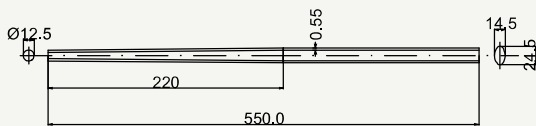

TOP VIEW

cod : MPV180A506

State	Weight	Use
DSR	172 g	Road - MTB

SIDE VIEW

TOP VIEW

cod : MPV200A701

State	Weight	Use
DSR	145 g	Road

SIDE VIEW