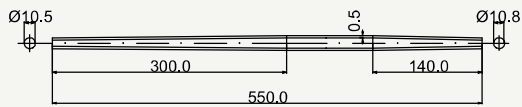

Zero class seat stay

cod : MPV160B201

State	Weight	Use
DSR	104 g	Road

cod : MPV160B202

State	Weight	Use
DSR	93 g	Road

cod : MPV160B203

State	Weight	Use
DSR	102 g	Road

cod : MPV160B205

State	Weight	Use
DSR	105 g	Road

cod : MPV180A501

State	Weight	Use
DSR	116 g	Road

cod : MPV180A502

State	Weight	Use
DSR	110 g	Road

SIDE VIEW

cod : MPV180A505

State	Weight	Use
DSR	116 g	Road

Zero class seat stay

SIDE VIEW

cod : MPV180A508

State	Weight	Use
DSR	172 g	Road

TOP VIEW

cod : MPV180A507

State	Weight	Use
DSR	172 g	Road - MTB

SIDE VIEW