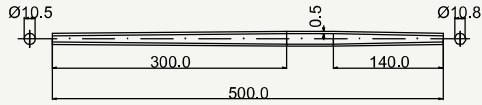

Zero class seat stay

cod : MPV160B201

State	Weight	Use
DSR	104 g	Road

cod : MPV160B202

State	Weight	Use
DSR	93 g	Road

cod : MPV160B203

State	Weight	Use
DSR	102 g	Road

cod : MPV160B205

State	Weight	Use
DSR	105 g	Road

cod : MPV180A501

State	Weight	Use
DSR	116 g	Road

cod : MPV180A502

State	Weight	Use
DSR	110 g	Road

SIDE VIEW

cod : MPV180A505

State	Weight	Use
DSR	116 g	Road

Zero class seat stay

SIDE VIEW

cod : MPV180A508

State	Weight	Use
DSR	172 g	Road

TOP VIEW

cod : MPV180A507

State	Weight	Use
DSR	172 g	Road - MTB

SIDE VIEW