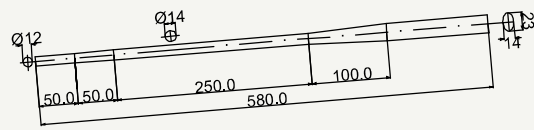

State	Weight	Use
DSR	105 g	Road

cod : MPV180A501

State	Weight	Use
DSR	116 g	Road

cod : MPV180A502

State	Weight	Use
DSR	110 g	Road

SIDE VIEW

cod : MPV180A505

State	Weight	Use
DSR	116 g	Road

Zero class seat stay

SIDE VIEW

cod : MPV180A508

State	Weight	Use
DSR	172 g	Road

TOP VIEW

cod : MPV180A507

State	Weight	Use
DSR	172 g	Road - MTB

SIDE VIEW

TOP VIEW

cod : MPV180A506

State	Weight	Use
DSR	172 g	Road - MTB

SIDE VIEW

TOP VIEW

cod : MPV200A701

State	Weight	Use
DSR	145 g	Road

SIDE VIEW