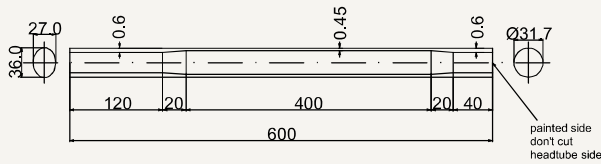

Zero class top tubing

cod : MTO286A303

State	Weight	Use
HTS	196 g	Road

cod : MTO317A502

State	Weight	Use
HTS	230 g	Road - Cyclocross - MTB

cod : MTO317A50240

State	Weight	Use
HTS	230 g	Road - Cyclocross - MTB

cod : MTO317A50230

State	Weight	Use
HTS	230 g	Road - Cyclocross - MTB

cod : MTO350K601

State	Weight	Use
HTS	256 g	Road

cod : MTO350K60111

State	Weight	Use
HTS	256 g	Road