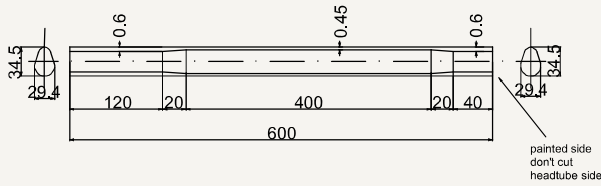

Zero class top tubing

cod : MTO286A303

State	Weight	Use
HTS	196 g	Road

cod : MTO317A502

State	Weight	Use
HTS	230 g	Road - Cyclocross - MTB

cod : MTO317A50240

State	Weight	Use
HTS	230 g	Road - Cyclocross - MTB

cod : MTO317A50230

State	Weight	Use
HTS	230 g	Road - Cyclocross - MTB

cod : MTO350K601

State	Weight	Use
HTS	256 g	Road

cod : MTO350K60111

State	Weight	Use
HTS	256 g	Road