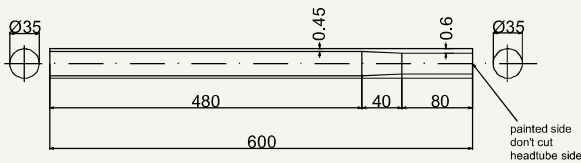

Zero class top tubing

cod : MTO286A303

State	Weight	Use
HTS	196 g	Road

cod : MTO317A502

State	Weight	Use
HTS	230 g	Road - Cyclocross - MTB

cod : MTO317A50240

State	Weight	Use
HTS	230 g	Road - Cyclocross - MTB

cod : MTO317A50230

State	Weight	Use
HTS	230 g	Road - Cyclocross - MTB

cod : MTO350K601

State	Weight	Use
HTS	256 g	Road

cod : MTO350K60111

State	Weight	Use
HTS	256 g	Road