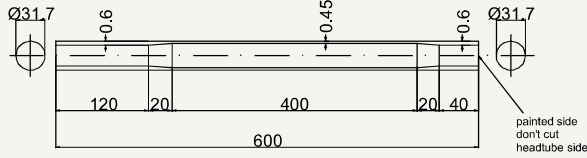

Zero class top tubing

cod : MTO286A303

State	Weight	Use
HTS	196 g	Road

cod : MTO317A502

State	Weight	Use
HTS	230 g	Road - Cyclocross - MTB

cod : MTO317A50240

State	Weight	Use
HTS	230 g	Road - Cyclocross - MTB

cod : MTO317A50230

State	Weight	Use
HTS	230 g	Road - Cyclocross - MTB

cod : MTO350K601

State	Weight	Use
HTS	256 g	Road

cod : MTO350K60111

State	Weight	Use
HTS	256 g	Road