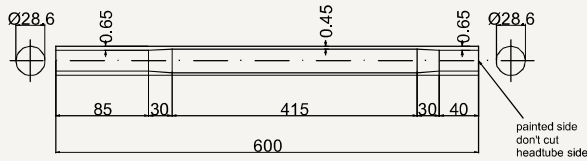

Zero class top tubing

cod : MTO286A303

State	Weight	Use
HTS	196 g	Road

cod : MTO317A502

State	Weight	Use
HTS	230 g	Road - Cyclocross - MTB

cod : MTO317A50240

State	Weight	Use
HTS	230 g	Road - Cyclocross - MTB

cod : MTO317A50230

State	Weight	Use
HTS	230 g	Road - Cyclocross - MTB

cod : MTO350K601

State	Weight	Use
HTS	256 g	Road

cod : MTO350K60111

State	Weight	Use
HTS	256 g	Road