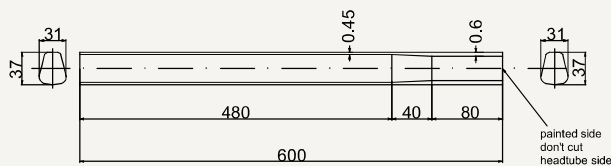

Zero class top tubing

cod : MTO286A303

State	Weight	Use
HTS	196 g	Road

cod : MTO317A502

State	Weight	Use
HTS	230 g	Road - Cyclocross - MTB

cod : MTO317A50240

State	Weight	Use
HTS	230 g	Road - Cyclocross - MTB

cod : MTO317A50230

State	Weight	Use
HTS	230 g	Road - Cyclocross - MTB

cod : MTO350K601

State	Weight	Use
HTS	256 g	Road

cod : MTO350K60111

State	Weight	Use
HTS	256 g	Road