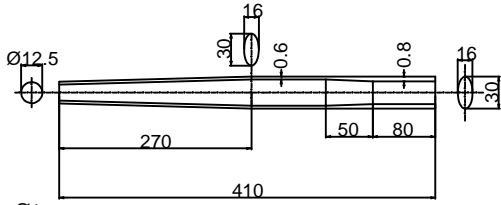

ZERO UNO CLASS CHAIN STAY

SIDE VIEW

cod : MPO240B201

State	Weight	Use
DSR	170 g	Road

TOP VIEW

cod : MPO240B209

State	Weight	Use
DSR	170 g	Road S - bend

SIDE VIEW

cod : MPO240C2024

State	Weight	Use
DSR	212 g	Gravel - Cross

TOP VIEW

SIDE VIEW

cod : MPO240C2022

State	Weight	Use
DSR	212 g	Gravel - Cross - MTB

TOP VIEW

SIDE VIEW

cod : MPO240C2023

State	Weight	Use
DSR	212 g	Fat Bike

TOP VIEW