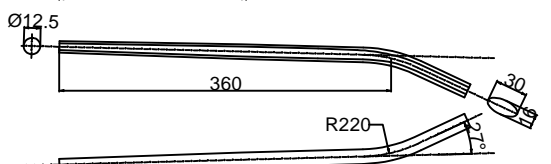

cod : MPO240C2024

State	Weight	Use
DSR	212 g	Gravel - Cross

TOP VIEW

SIDE VIEW

cod : MPO240C2022

State	Weight	Use
DSR	212 g	Gravel - Cross - MTB

TOP VIEW

SIDE VIEW

cod : MPO240C2023

State	Weight	Use
DSR	212 g	Fat Bike

TOP VIEW