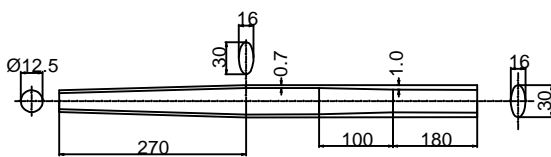

ZERO UNO CLASS CHAIN STAY

SIDE VIEW

cod : MPO240B201

State	Weight	Use
DSR	170 g	Road

TOP VIEW

cod : MPO240B209

State	Weight	Use
DSR	170 g	Road S - bend

SIDE VIEW

cod : MPO240C2024

State	Weight	Use
DSR	212 g	Gravel - Cross

TOP VIEW

SIDE VIEW

cod : MPO240C2022

State	Weight	Use
DSR	212 g	Gravel - Cross - MTB

TOP VIEW

SIDE VIEW

cod : MPO240C2023

State	Weight	Use
DSR	212 g	Fat Bike

TOP VIEW