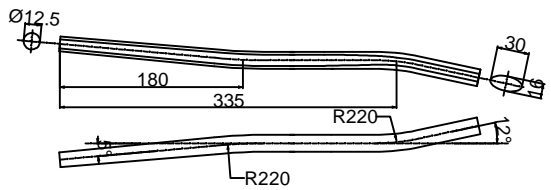

ZERO UNO CLASS CHAIN STAY

SIDE VIEW

cod : MPO240B201

State	Weight	Use
DSR	170 g	Road

TOP VIEW

cod : MPO240B209

State	Weight	Use
DSR	170 g	Road S - bend

SIDE VIEW

cod : MPO240C2024

State	Weight	Use
DSR	212 g	Gravel - Cross

TOP VIEW

SIDE VIEW

cod : MPO240C2022

State	Weight	Use
DSR	212 g	Gravel - Cross - MTB

TOP VIEW

SIDE VIEW

cod : MPO240C2023

State	Weight	Use
DSR	212 g	Fat Bike

TOP VIEW