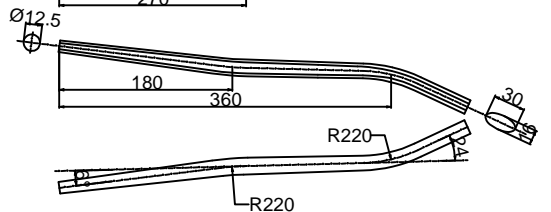

ZERO UNO CLASS CHAIN STAY

SIDE VIEW

cod : MPO240B201

State	Weight	Use
DSR	170 g	Road

TOP VIEW

cod : MPO240B209

State	Weight	Use
DSR	170 g	Road S - bend

SIDE VIEW

cod : MPO240C2024

State	Weight	Use
DSR	212 g	Gravel - Cross

TOP VIEW

SIDE VIEW

cod : MPO240C2022

State	Weight	Use
DSR	212 g	Gravel - Cross - MTB

TOP VIEW

SIDE VIEW

cod : MPO240C2023

State	Weight	Use
DSR	212 g	Fat Bike

TOP VIEW