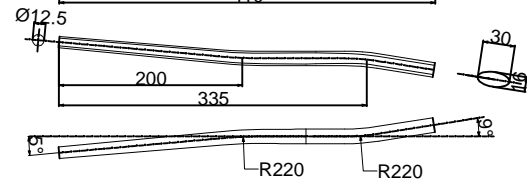

ZERO UNO CLASS CHAIN STAY

SIDE VIEW

cod : MPO240B201

State	Weight	Use
DSR	170 g	Road

TOP VIEW

cod : MPO240B209

State	Weight	Use
DSR	170 g	Road S - bend

SIDE VIEW

cod : MPO240C2024

State	Weight	Use
DSR	212 g	Gravel - Cross

TOP VIEW

SIDE VIEW

cod : MPO240C2022

State	Weight	Use
DSR	212 g	Gravel - Cross - MTB

TOP VIEW

SIDE VIEW

cod : MPO240C2023

State	Weight	Use
DSR	212 g	Fat Bike

TOP VIEW