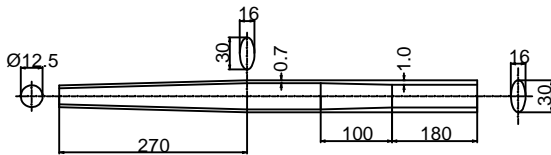

ZERO UNO CLASS CHAIN STAY

SIDE VIEW

cod : MPO240B201

State	Weight	Use
DSR	170 g	Road

TOP VIEW

cod : MPO240B209

State	Weight	Use
DSR	170 g	Road S - bend

SIDE VIEW

cod : MPO240C2024

State	Weight	Use
DSR	212 g	Gravel - Cross

TOP VIEW

SIDE VIEW

cod : MPO240C2022

State	Weight	Use
DSR	212 g	Gravel - Cross - MTB

TOP VIEW

SIDE VIEW

cod : MPO240C2023

State	Weight	Use
DSR	212 g	Fat Bike

TOP VIEW