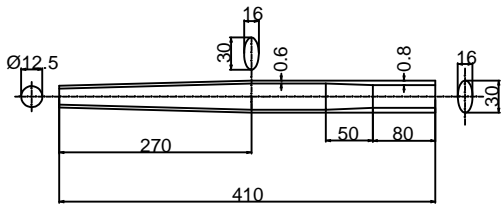

ZERO UNO CLASS CHAIN STAY

SIDE VIEW

cod : MPO240B201

State	Weight	Use
DSR	170 g	Road

TOP VIEW

cod : MPO240B209

State	Weight	Use
DSR	170 g	Road S - bend

SIDE VIEW

cod : MPO240C2024

State	Weight	Use
DSR	212 g	Gravel - Cross

TOP VIEW

SIDE VIEW

cod : MPO240C2022

State	Weight	Use
DSR	212 g	Gravel - Cross - MTB

TOP VIEW

SIDE VIEW

cod : MPO240C2023

State	Weight	Use
DSR	212 g	Fat Bike

TOP VIEW