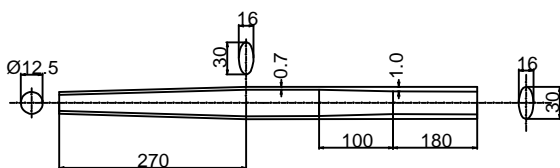

cod : MPO240C2024

State	Weight	Use
DSR	212 g	Gravel - Cross

TOP VIEW

SIDE VIEW

cod : MPO240C2022

State	Weight	Use
DSR	212 g	Gravel - Cross - MTB

TOP VIEW

SIDE VIEW

cod : MPO240C2023

State	Weight	Use
DSR	212 g	Fat Bike

TOP VIEW