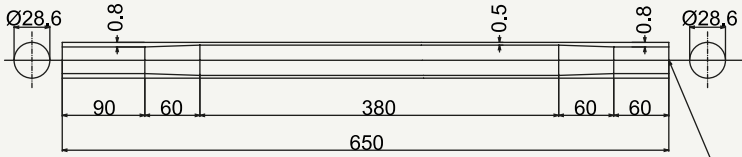

Zero Uno class down tubing

cod : MTQ286B301

State	Weight	Use
BKS	290 g	Road

pointed side don't cut headtube side

cod : MTQ317B501

State	Weight	Use
BKS	340 g	Road

pointed side don't cut headtube side

cod : MTQ350B703

State	Weight	Use
BKS	402 g	Gravel - Cross - MTB

pointed side don't cut headtube side

cod : MTQ380B806

State	Weight	Use
BKS	552 g	Gravel - Cross - MTB

cod : MTQ380B805

State	Weight	Use
BKS	552 g	Gravel - Cross - MTB