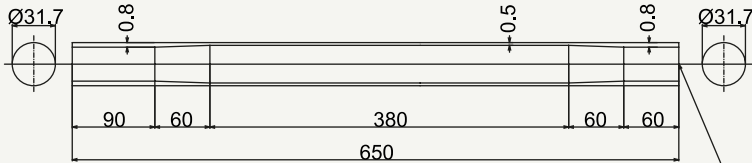

Zero Uno class down tubing

cod : MTQ286B301

State	Weight	Use
BKS	290 g	Road

pointed side don't cut headtube side

cod : MTQ317B501

State	Weight	Use
BKS	340 g	Road

pointed side don't cut headtube side

cod : MTQ350B703

State	Weight	Use
BKS	402 g	Gravel - Cross - MTB

pointed side don't cut headtube side

cod : MTQ380B806

State	Weight	Use
BKS	552 g	Gravel - Cross - MTB

cod : MTQ380B805

State	Weight	Use
BKS	552 g	Gravel - Cross - MTB