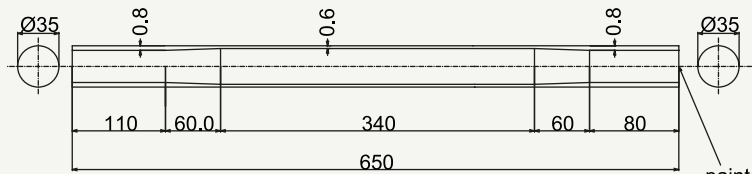

Zero Uno class down tubing

cod : MTQ286B301

State	Weight	Use
BKS	290 g	Road

pointed side don't cut headtube side

cod : MTQ317B501

State	Weight	Use
BKS	340 g	Road

pointed side don't cut headtube side

cod : MTQ350B703

State	Weight	Use
BKS	402 g	Gravel - Cross - MTB

pointed side don't cut headtube side

cod : MTQ380B806

State	Weight	Use
BKS	552 g	Gravel - Cross - MTB

cod : MTQ380B805

State	Weight	Use
BKS	552 g	Gravel - Cross - MTB