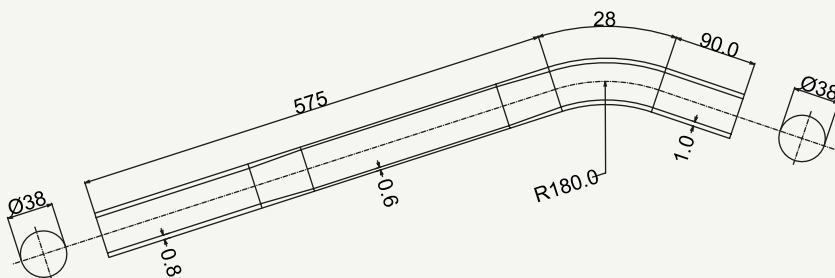

Zero Uno class down tubing

cod : MTQ286B301

State	Weight	Use
BKS	290 g	Road

pointed side don't cut headtube side

cod : MTQ317B501

State	Weight	Use
BKS	340 g	Road

pointed side don't cut headtube side

cod : MTQ350B703

State	Weight	Use
BKS	402 g	Gravel - Cross - MTB

pointed side don't cut headtube side

cod : MTQ380B806

State	Weight	Use
BKS	552 g	Gravel - Cross - MTB

cod : MTQ380B805

State	Weight	Use
BKS	552 g	Gravel - Cross - MTB