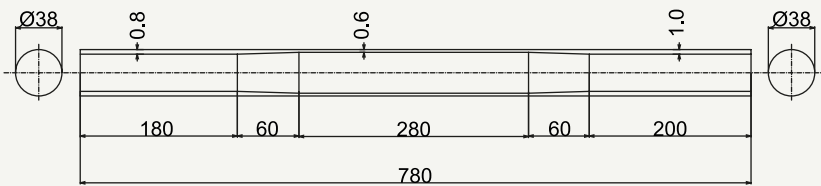

Zero Uno class down tubing

cod : MTQ286B301

State	Weight	Use
BKS	290 g	Road

pointed side don't cut headtube side

cod : MTQ317B501

State	Weight	Use
BKS	340 g	Road

pointed side don't cut headtube side

cod : MTQ350B703

State	Weight	Use
BKS	402 g	Gravel - Cross - MTB

pointed side don't cut headtube side

cod : MTQ380B806

State	Weight	Use
BKS	552 g	Gravel - Cross - MTB

cod : MTQ380B805

State	Weight	Use
BKS	552 g	Gravel - Cross - MTB