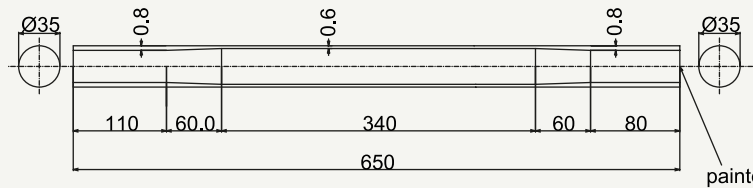

cod : MTQ350B703

State	Weight	Use
BKS	402 g	Gravel - Cross - MTB