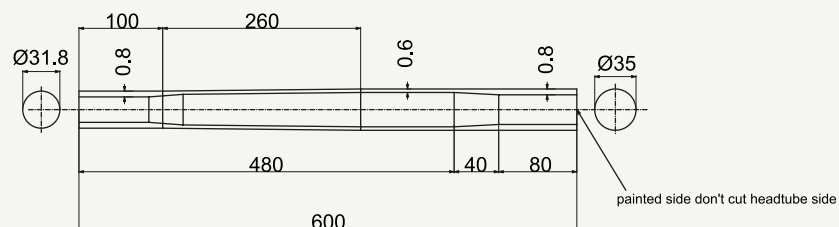

Zero Uno class top tubing

cod : MTO254C102

State	Weight	Use
BKS	242 g	Road

cod : MTO286B301

State	Weight	Use
BKS	247 g	Road

cod : MTO286C301

State	Weight	Use
BKS	340 g	Road

cod : MTO317C501

State	Weight	Use
BKS	338 g	Gravel - Cross - MTB

cod : MTO350B703

State	Weight	Use
BKS	365 g	Gravel - Cross - MTB

cod : MTO350B7031

State	Weight	Use
BKS	365 g	Gravel - Cross - MTB
		Tapered

Zero Uno class down tubing