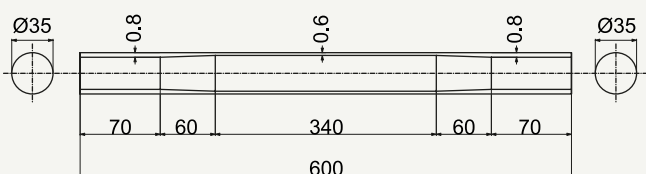

Zero Uno class top tubing

cod : MTO254C102

State	Weight	Use
BKS	242 g	Road

cod : MTO286B301

State	Weight	Use
BKS	247 g	Road

cod : MTO286C301

State	Weight	Use
BKS	340 g	Road

cod : MTO317C501

State	Weight	Use
BKS	338 g	Gravel - Cross - MTB

cod : MTO350B703

State	Weight	Use
BKS	365 g	Gravel - Cross - MTB

cod : MTO350B7031

State	Weight	Use
BKS	365 g	Gravel - Cross - MTB
		Tapered

Zero Uno class down tubing

cod : MTQ380B805

State	Weight	Use
BKS	552 g	Gravel - Cross - MTB