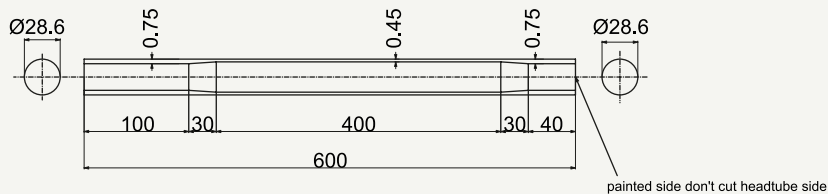

Zero Uno class top tubing

cod : MTO254C102

State	Weight	Use
BKS	242 g	Road

cod : MTO286B301

State	Weight	Use
BKS	247 g	Road

cod : MTO286C301

State	Weight	Use
BKS	340 g	Road

cod : MTO317C501

State	Weight	Use
BKS	338 g	Gravel - Cross - MTB

cod : MTO350B703

State	Weight	Use
BKS	365 g	Gravel - Cross - MTB

cod : MTO350B7031

State	Weight	Use
BKS	365 g	Gravel - Cross - MTB
		Tapered

Zero Uno class down tubing