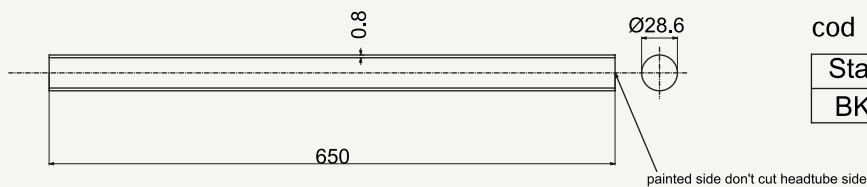

Zero Uno class top tubing

cod : MTO254C102

State	Weight	Use
BKS	242 g	Road

cod : MTO286B301

State	Weight	Use
BKS	247 g	Road

cod : MTO286C301

State	Weight	Use
BKS	340 g	Road

cod : MTO317C501

State	Weight	Use
BKS	338 g	Gravel - Cross - MTB

cod : MTO350B703

State	Weight	Use
BKS	365 g	Gravel - Cross - MTB

cod : MTO350B7031

State	Weight	Use
BKS	365 g	Gravel - Cross - MTB
		Tapered

Zero Uno class down tubing