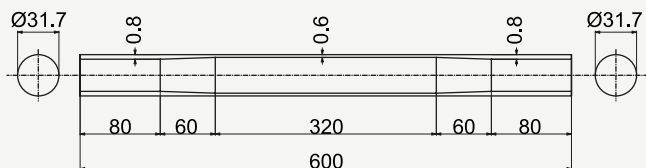

Zero Uno class top tubing

cod : MTO254C102

State	Weight	Use
BKS	242 g	Road

cod : MTO286B301

State	Weight	Use
BKS	247 g	Road

cod : MTO286C301

State	Weight	Use
BKS	340 g	Road

cod : MTO317C501

State	Weight	Use
BKS	338 g	Gravel - Cross - MTB

cod : MTO350B703

State	Weight	Use
BKS	365 g	Gravel - Cross - MTB

cod : MTO350B7031

State	Weight	Use
BKS	365 g	Gravel - Cross - MTB
		Tapered

Zero Uno class down tubing