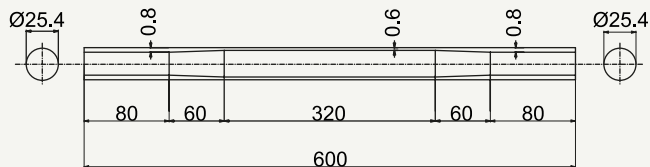

Zero Uno class top tubing

cod : MTO254C102

State	Weight	Use
BKS	242 g	Road

cod : MTO286B301

State	Weight	Use
BKS	247 g	Road

cod : MTO286C301

State	Weight	Use
BKS	340 g	Road

cod : MTO317C501

State	Weight	Use
BKS	338 g	Gravel - Cross - MTB

cod : MTO350B703

State	Weight	Use
BKS	365 g	Gravel - Cross - MTB

cod : MTO350B7031

State	Weight	Use
BKS	365 g	Gravel - Cross - MTB
		Tapered

Zero Uno class down tubing