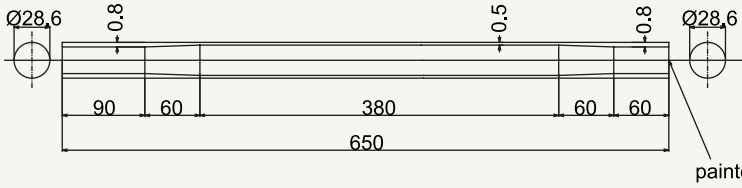

State	Weight	Use
BKS	338 g	Gravel - Cross - MTB

cod : MTO350B703

State	Weight	Use
BKS	365 g	Gravel - Cross - MTB

cod : MTO350B7031

State	Weight	Use
BKS	365 g	Gravel - Cross - MTB
		Tapered

Zero Uno class down tubing