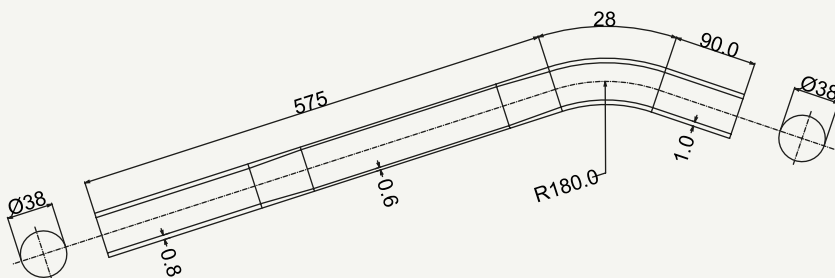

State	Weight	Use
BKS	338 g	Gravel - Cross - MTB

cod : MTO350B703

State	Weight	Use
BKS	365 g	Gravel - Cross - MTB

cod : MTO350B7031

State	Weight	Use
BKS	365 g	Gravel - Cross - MTB
		Tapered

Zero Uno class down tubing

cod : MTQ286B301

State	Weight	Use
BKS	290 g	Road

cod : MTQ317B501

State	Weight	Use
BKS	340 g	Road

cod : MTQ350B703

State	Weight	Use
BKS	402 g	Gravel - Cross - MTB

cod : MTQ380B806

State	Weight	Use
BKS	552 g	Gravel - Cross - MTB

cod : MTQ380B805

State	Weight	Use
BKS	552 g	Gravel - Cross - MTB