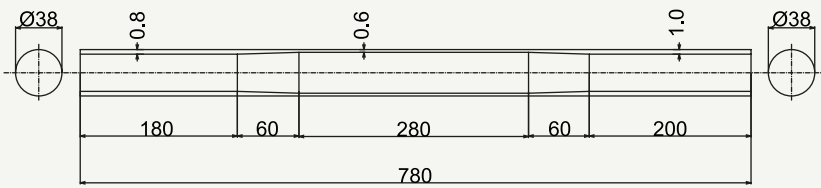

cod : MTQ286B301

State	Weight	Use
BKS	290 g	Road

cod : MTQ317B501

State	Weight	Use
BKS	340 g	Road

cod : MTQ350B703

State	Weight	Use
BKS	402 g	Gravel - Cross - MTB

cod : MTQ380B806

State	Weight	Use
BKS	552 g	Gravel - Cross - MTB