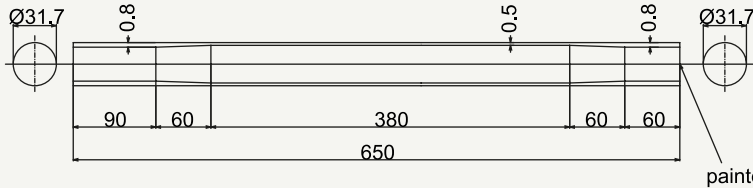

cod : MTQ317B501

State	Weight	Use
BKS	340 g	Road