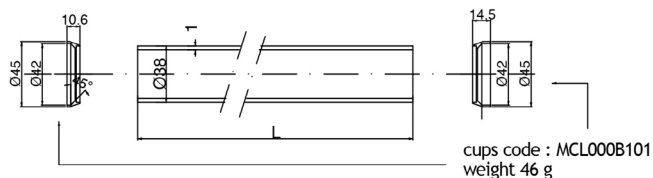

Dedacciai **25** ZERO25
1992 - 2017

Zero 25° tube set

cod : MTO286A303

State	Weight	Use
HTS	196 g	Road

cod : MTQ350A70225

State	Weight	Use
HTS	285 g	Road

cod : MTV286A30425

State	Weight	Use
HTS	297 g	Road

cod : MPO222A10125

State	Weight	Use
HTS	126 g	Road

cod : MPV160B205

State	Weight	Use
DSR	105 g	Road

cod : MTS38010200Z

State	Lenght	Weight	Use
DSR	200	181 g	Road - Off Road

cod : MTS38010650Z

State	Lenght	Weight	Use
DSR	650	588 g	Road - Off Road