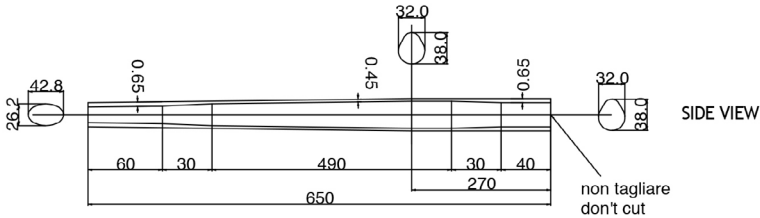

Dedacciai **25** ZERO25
1992 - 2017

Zero 25° tube set

cod : MTO286A303

State	Weight	Use
HTS	196 g	Road

cod : MTQ350A70225

State	Weight	Use
HTS	285 g	Road

cod : MTV286A30425

State	Weight	Use
HTS	297 g	Road

cod : MPO222A10125

State	Weight	Use
HTS	126 g	Road

cod : MPV160B205

State	Weight	Use
DSR	105 g	Road

cod : MTS38010200Z

State	Lenght	Weight	Use
DSR	200	181 g	Road - Off Road

cod : MTS38010650Z

State	Lenght	Weight	Use
DSR	650	588 g	Road - Off Road