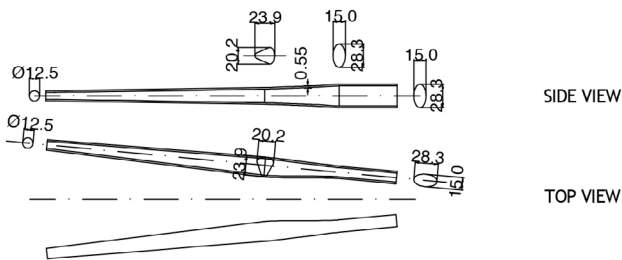

Dedacciai **25** ZERO25
1992 - 2017

Zero 25° tube set

cod : MTO286A303

State	Weight	Use
HTS	196 g	Road

cod : MTQ350A70225

State	Weight	Use
HTS	285 g	Road

cod : MTV286A30425

State	Weight	Use
HTS	297 g	Road

cod : MPO222A10125

State	Weight	Use
HTS	126 g	Road

cod : MPV160B205

State	Weight	Use
DSR	105 g	Road

cod : MTS38010200Z

State	Lenght	Weight	Use
DSR	200	181 g	Road - Off Road

cod : MTS38010650Z

State	Lenght	Weight	Use
DSR	650	588 g	Road - Off Road