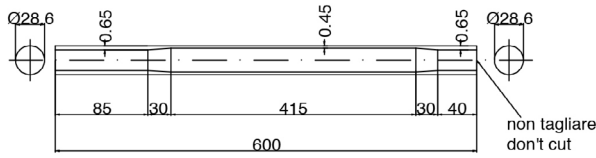

Dedacciai **25** ZERO25
1992 - 2017

Zero 25° tube set

cod : MTO286A303

State	Weight	Use
HTS	196 g	Road

cod : MTQ350A70225

State	Weight	Use
HTS	285 g	Road

cod : MTV286A30425

State	Weight	Use
HTS	297 g	Road

cod : MPO222A10125

State	Weight	Use
HTS	126 g	Road

cod : MPV160B205

State	Weight	Use
DSR	105 g	Road

cod : MTS38010200Z

State	Lenght	Weight	Use
DSR	200	181 g	Road - Off Road

cod : MTS38010650Z

State	Lenght	Weight	Use
DSR	650	588 g	Road - Off Road