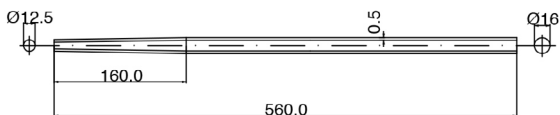

Dedacciai **25** ZERO25
1992 - 2017

Zero 25° tube set

cod : MTO286A303

State	Weight	Use
HTS	196 g	Road

cod : MTQ350A70225

State	Weight	Use
HTS	285 g	Road

cod : MTV286A30425

State	Weight	Use
HTS	297 g	Road

cod : MPO222A10125

State	Weight	Use
HTS	126 g	Road

cod : MPV160B205

State	Weight	Use
DSR	105 g	Road

cod : MTS38010200Z

State	Lenght	Weight	Use
DSR	200	181 g	Road - Off Road

cod : MTS38010650Z

State	Lenght	Weight	Use
DSR	650	588 g	Road - Off Road