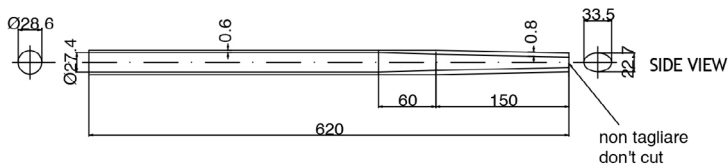

Dedacciai **25** ZERO25
1992 - 2017

Zero 25° tube set

cod : MTO286A303

State	Weight	Use
HTS	196 g	Road

cod : MTQ350A70225

State	Weight	Use
HTS	285 g	Road

cod : MTV286A30425

State	Weight	Use
HTS	297 g	Road

cod : MPO222A10125

State	Weight	Use
HTS	126 g	Road

cod : MPV160B205

State	Weight	Use
DSR	105 g	Road

cod : MTS38010200Z

State	Lenght	Weight	Use
DSR	200	181 g	Road - Off Road

cod : MTS38010650Z

State	Lenght	Weight	Use
DSR	650	588 g	Road - Off Road