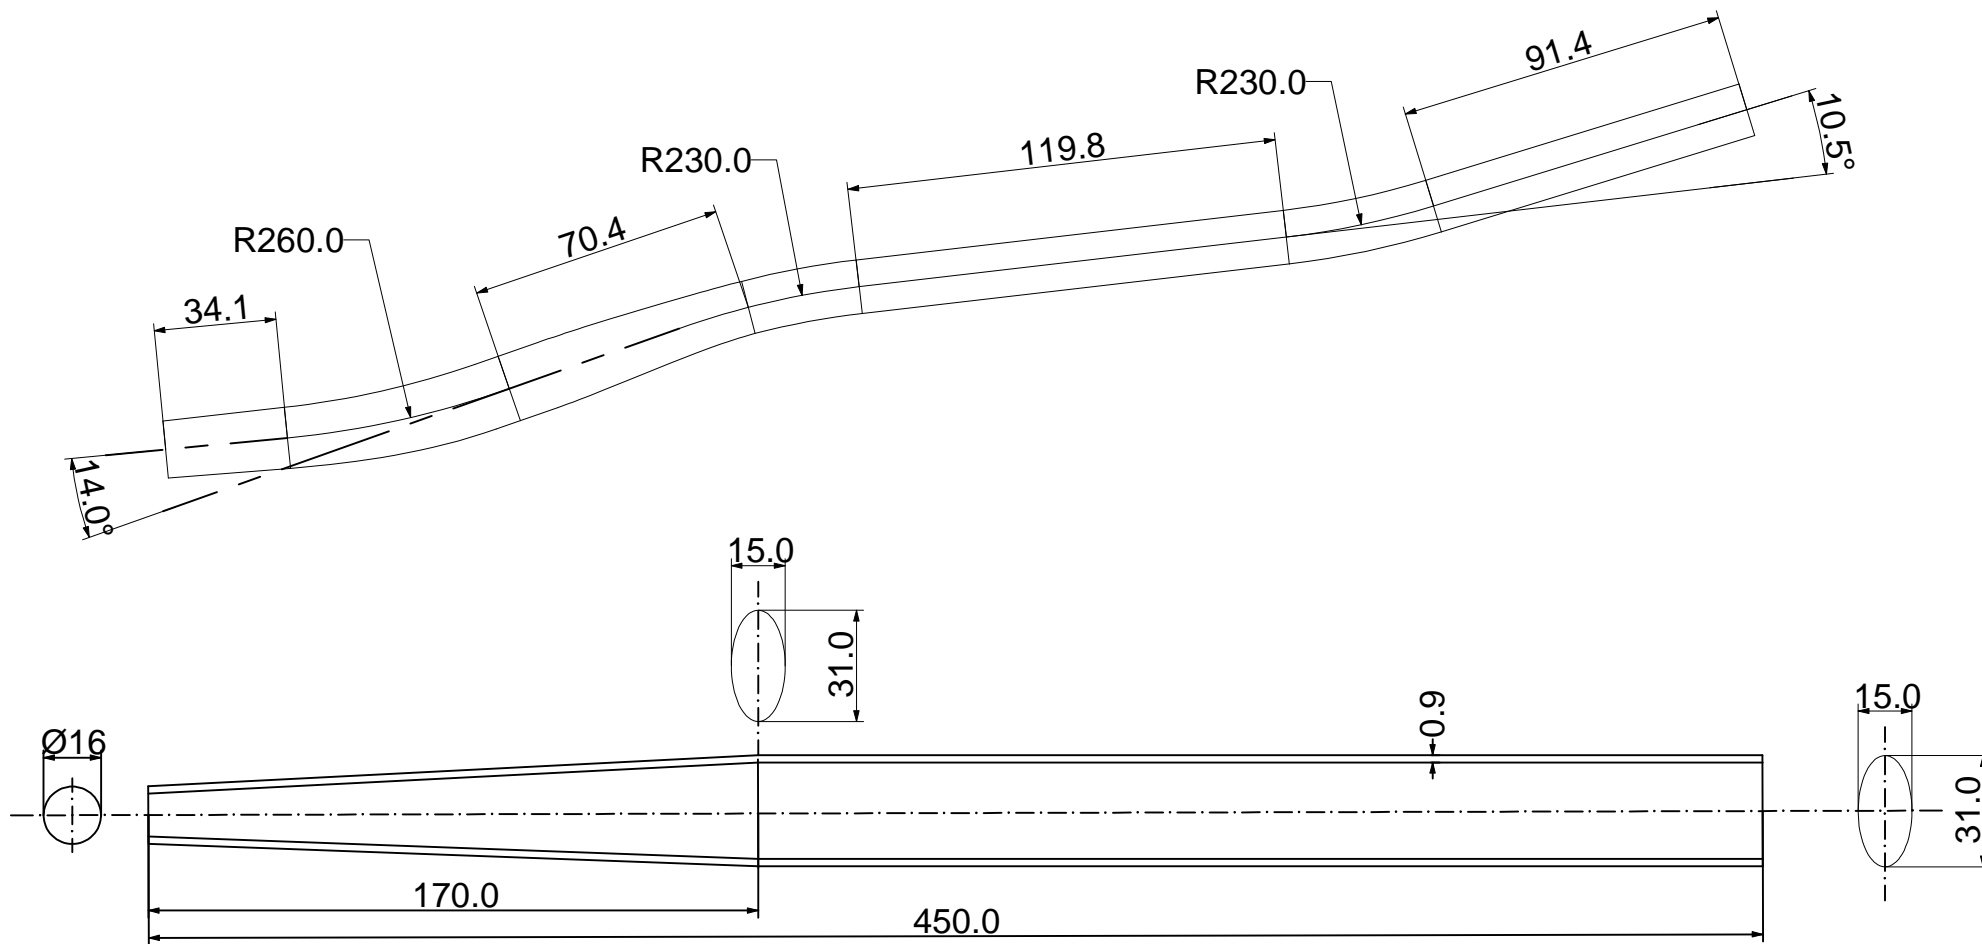

Dedacciai

Dedaindustrie s.r.l.
 via Leonardo da Vinci 19
 26013 Campagnola Cremasca (CR) - ITALY

Ref. N°	Date	Description		
		Measure	mm	Scale
		Material	Gr.2 TITANIUM	
		Name	GRAVEL C/S ASSEMBLY	
Release	01/22	Date	21/01/22	Drawing N°
				MPO240T110

				Ref. N°	Date	Description	
				Measure	mm	Scale	
Dedaindustrie s.r.l. via Leonardo da Vinci 19 26013 Campagnola Cremasca (CR) - ITALY				Material	Gr.2 TITANIUM		
				Name	GRAVEL C/S		
Release	01/22	Date	21/01/22	Drawing N°	MPO240T110		