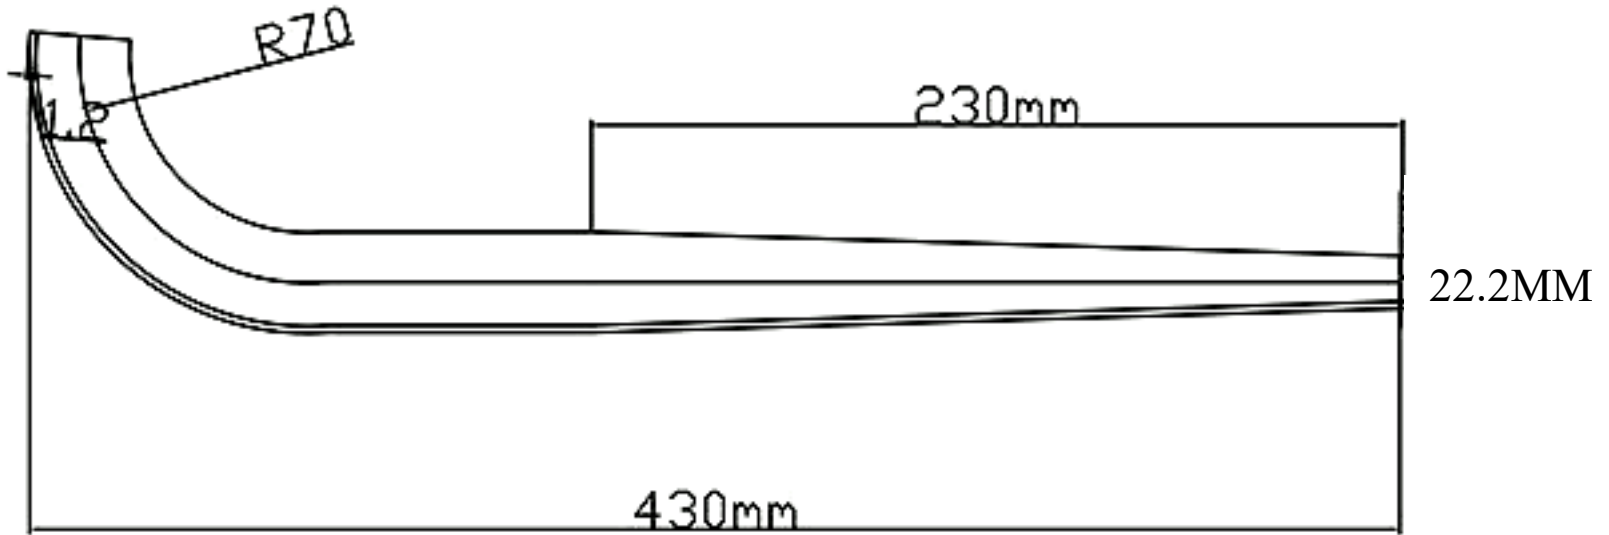

THE OVAL SECTIONS MAY HAVE VARIATIONS OF +/- .5MM
MATERIAL IS 4130 CHROMO TUBING

TBE-FB-UC-32-24-1.2-430