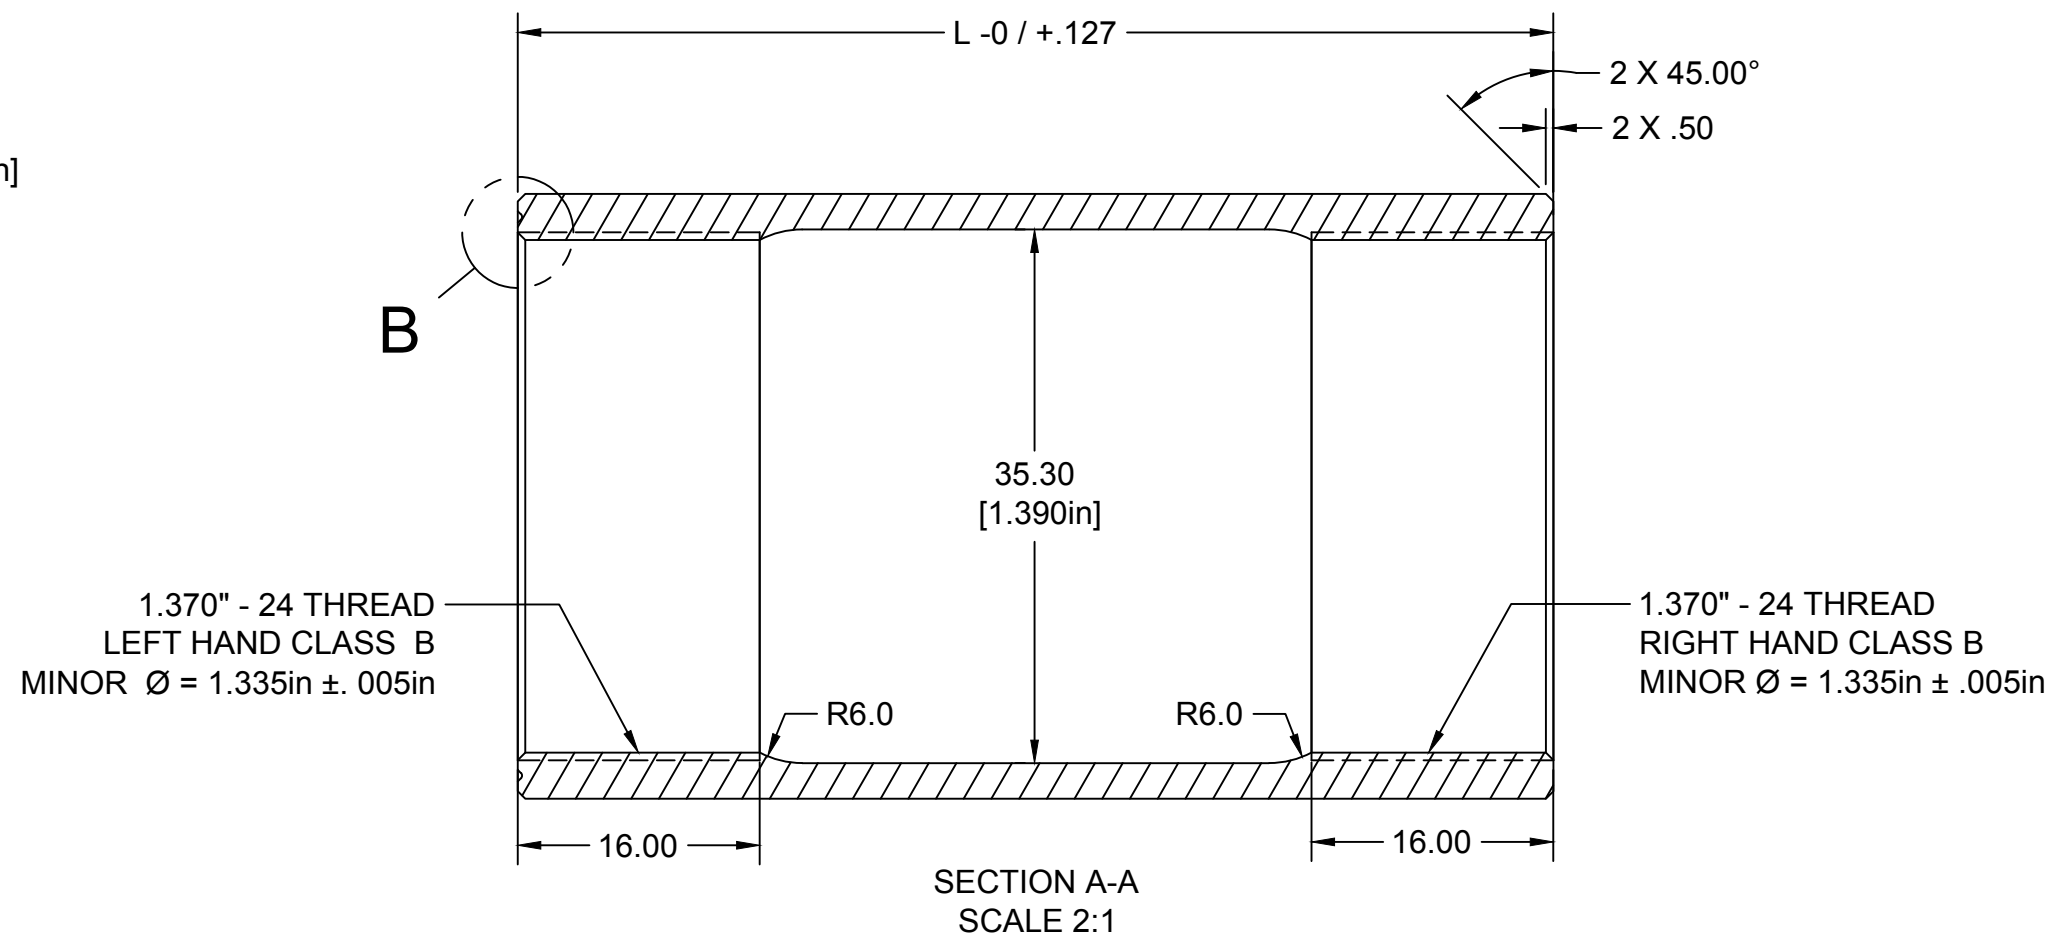

PART #	DIM "L" [mm]
TBEK-BB-BSA-68-GR9	68.50
TBEK-BB-BSA-73-GR9	73.50
TBEK-BB-BSA-100-GR9	100.50

NOTES: UNLESS OTHERWISE SPECIFIED

1. MATERIAL: TITANIUM 3/2.5 GRADE 9 SEAMLESS

2. DIMENSIONING & TOLERANCES:

.X = ± .25mm [.010in]
.XX = ± .127mm [.005in]
ANGLES = ± 2°.

		PROJECT BikeFabSupply.com			
		TITLE THREADED BB SHELLS BSA - TITANIUM 3/2.5 GR9			
APPROVED A.C.	4/18/2020	SIZE	CODE	DWG NO	REV A
CHECKED B.D.R.	4/18/2020	B		TBEK-BB-BSA-XX-GR9	
DRAWN B.D.R.	4/17/2020	SCALE 1:1		WEIGHT	SHEET 1/1