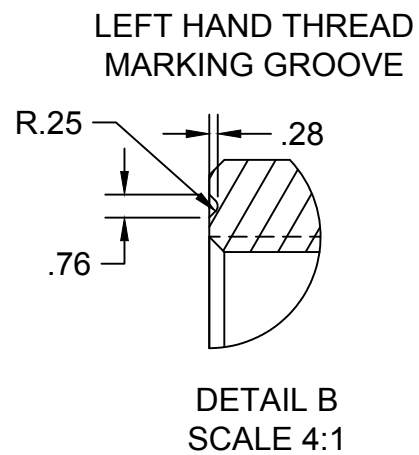

PART #	DIM "L" [mm]
TBEK-BB-BSA-68-GR9	68.50
TBEK-BB-BSA-73-GR9	73.50
TBEK-BB-BSA-100-GR9	100.50

NOTES: UNLESS OTHERWISE SPECIFIED

1. MATERIAL: TITANIUM 3/2.5 GRADE 9 SEAMLESS

2. DIMENSIONING & TOLERANCES:

.X = ± .25mm [.010in]
.XX = ± .127mm [.005in]
ANGLES = ± 2°.

		PROJECT BikeFabSupply.com			
		TITLE THREADED BB SHELLS BSA - TITANIUM 3/2.5 GR9			
APPROVED A.C.	4/18/2020	SIZE	CODE	DWG NO	REV A
CHECKED B.D.R.	4/18/2020	B		TBEK-BB-BSA-XX-GR9	
DRAWN B.D.R.	4/17/2020	SCALE 1:1		WEIGHT	SHEET 1/1