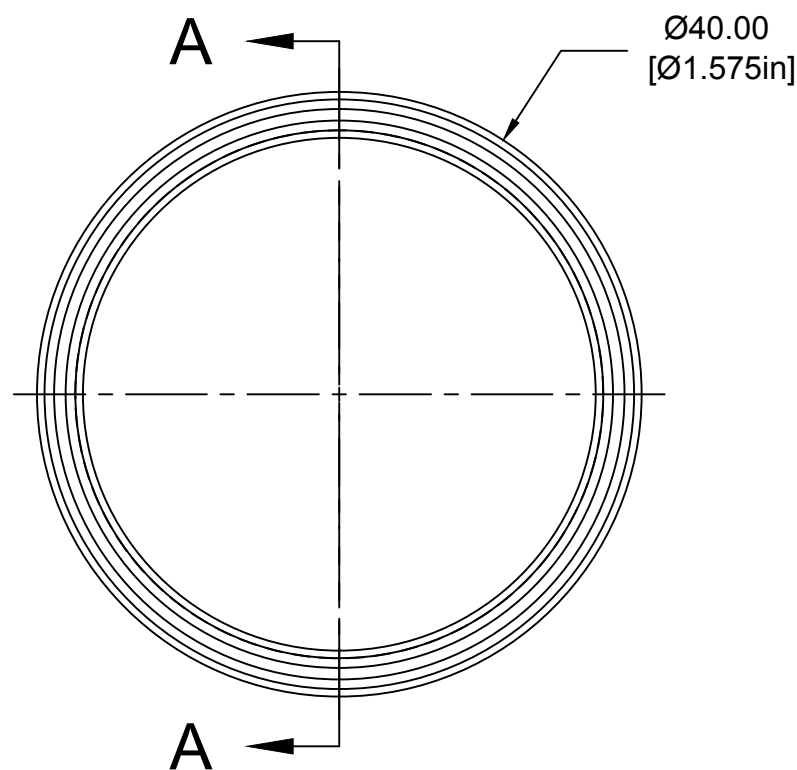

PART #	DIM "L" [mm]
TBEK-BB-BSA-68-GR9	68.50
TBEK-BB-BSA-73-GR9	73.50
TBEK-BB-BSA-100-GR9	100.50

NOTES: UNLESS OTHERWISE SPECIFIED

1. MATERIAL: TITANIUM 3/2.5 GRADE 9 SEAMLESS

2. DIMENSIONING & TOLERANCES:

.X = ± .25mm [.010in]
.XX = ± .127mm [.005in]
ANGLES = ± 2°.

		PROJECT BikeFabSupply.com			
		TITLE THREADED BB SHELLS BSA - TITANIUM 3/2.5 GR9			
APPROVED A.C.	4/18/2020	SIZE	CODE	DWG NO	REV A
CHECKED B.D.R.	4/18/2020	B		TBEK-BB-BSA-XX-GR9	
DRAWN B.D.R.	4/17/2020	SCALE 1:1		WEIGHT	SHEET 1/1