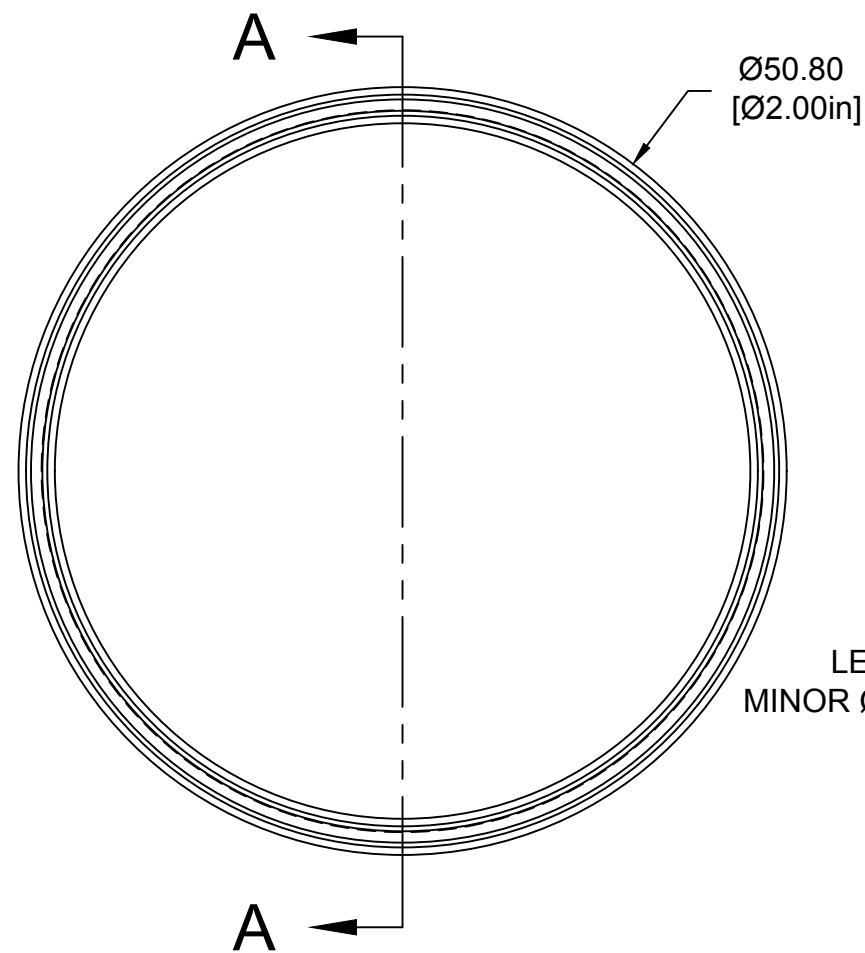

PART #	DIM "L" [mm]
TBEK-BB-T47-68-GR9	69.00
TBEK-BB-T47-73-GR9	74.00
TBEK-BB-T47-86.5-GR9	87.50
TBEK-BB-T47-91.5-GR9	92.50

NOTES: UNLESS OTHERWISE SPECIFIED

1. MATERIAL: TITANIUM 3/2.5 GRADE 9 SEAMLESS CWSR

2. DIMENSIONING & TOLERANCES:

.X = ± .25mm [.010in]

.XX = ± .127mm [.005in]

ANGLES = ± 2°.

PROJECT

BikeFabSupply.com

TITLE

THREADED BB SHELLS  
T47 - TITANIUM 3/2.5 GR9

APPROVED A.C.	4/18/2020	SIZE	CODE	DWG NO	REV
CHECKED B.D.R.	4/18/2020	B		TBEK-BB-T47-XX-GR9	A
DRAWN B.D.R.	4/18/2020	SCALE 1:2	WEIGHT	SHEET 1/1	