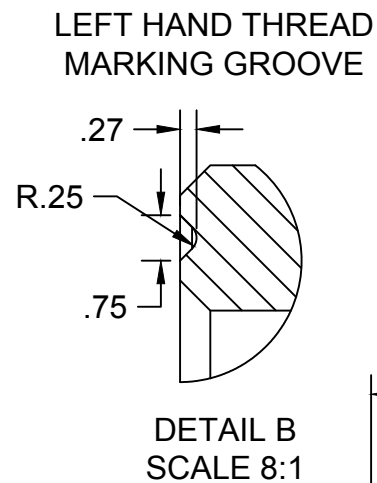

PART #	DIM "L" [mm]
TBEK-BB-T47-68-GR9	69.00
TBEK-BB-T47-73-GR9	74.00
TBEK-BB-T47-86.5-GR9	87.50
TBEK-BB-T47-91.5-GR9	92.50

NOTES: UNLESS OTHERWISE SPECIFIED

1. MATERIAL: TITANIUM 3/2.5 GRADE 9 SEAMLESS CWSR

2. DIMENSIONING & TOLERANCES:

.X = ± .25mm [.010in]

.XX = ± .127mm [.005in]

ANGLES = ± 2°.

PROJECT

BikeFabSupply.com

TITLE

THREADED BB SHELLS  
T47 - TITANIUM 3/2.5 GR9

APPROVED A.C.	4/18/2020	SIZE	CODE	DWG NO	REV
CHECKED B.D.R.	4/18/2020	B		TBEK-BB-T47-XX-GR9	A
DRAWN B.D.R.	4/18/2020	SCALE 1:2	WEIGHT	SHEET 1/1	