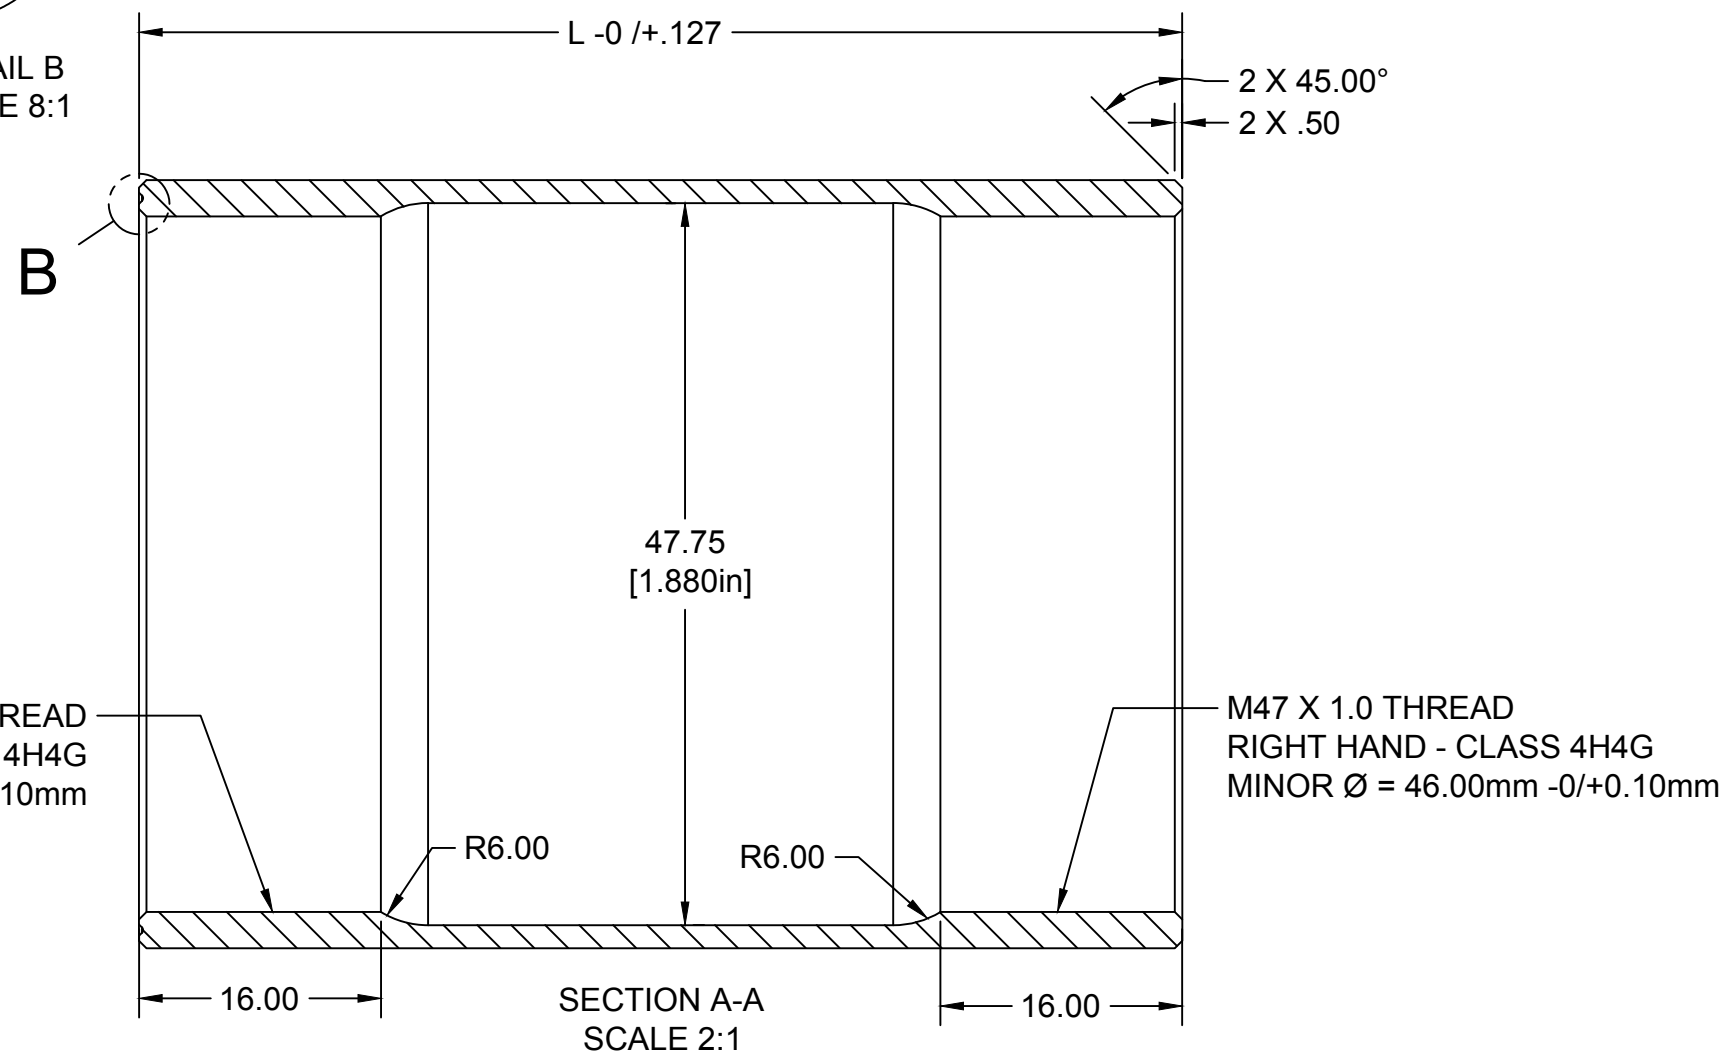

PART #	DIM "L" [mm]
TBEK-BB-T47-68-GR9	69.00
TBEK-BB-T47-73-GR9	74.00
TBEK-BB-T47-86.5-GR9	87.50
TBEK-BB-T47-91.5-GR9	92.50

NOTES: UNLESS OTHERWISE SPECIFIED

1. MATERIAL: TITANIUM 3/2.5 GRADE 9 SEAMLESS CWSR

2. DIMENSIONING & TOLERANCES:

.X = ± .25mm [.010in]

.XX = ± .127mm [.005in]

ANGLES = ± 2°.

PROJECT

BikeFabSupply.com

TITLE

THREADED BB SHELLS  
T47 - TITANIUM 3/2.5 GR9

APPROVED A.C.	4/18/2020	SIZE	CODE	DWG NO	REV
CHECKED B.D.R.	4/18/2020	B		TBEK-BB-T47-XX-GR9	A
DRAWN B.D.R.	4/18/2020	SCALE 1:2	WEIGHT	SHEET 1/1	