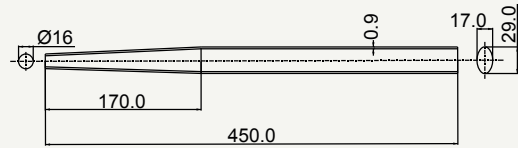

Titanium chain stay

SIDE VIEW

cod : MPO222T101

Alloy	Weight	Use
Ti Gr.9	125 g	Road

TOP VIEW

SIDE VIEW

cod : MPO240T105

Alloy	Weight	Use
Ti Gr.2	145 g	Road

SIDE VIEW

cod : MPO254T101

Alloy	Weight	Use
Ti Gr.2	135 g	Road

TOP VIEW

TOP VIEW

cod : MPO240T109

Alloy	Weight	Use
Ti Gr.2	145 g	Road S - bend

TOP VIEW

cod : MPO240T106

Alloy	Weight	Use
Ti Gr.2	145 g	Cyclocross

TOP VIEW

cod : MPO240T103

Alloy	Weight	Use
Ti Gr.2	145 g	Gravel - MTB 29"