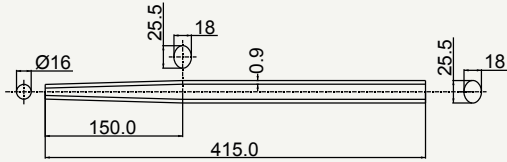

Titanium chain stay

SIDE VIEW

cod : MPO222T101

Alloy	Weight	Use
Ti Gr.9	125 g	Road

TOP VIEW

SIDE VIEW

cod : MPO240T105

Alloy	Weight	Use
Ti Gr.2	145 g	Road

SIDE VIEW

cod : MPO254T101

Alloy	Weight	Use
Ti Gr.2	135 g	Road

TOP VIEW

TOP VIEW

cod : MPO240T109

Alloy	Weight	Use
Ti Gr.2	145 g	Road S - bend

TOP VIEW

cod : MPO240T106

Alloy	Weight	Use
Ti Gr.2	145 g	Cyclocross

TOP VIEW

cod : MPO240T103

Alloy	Weight	Use
Ti Gr.2	145 g	Gravel - MTB 29"