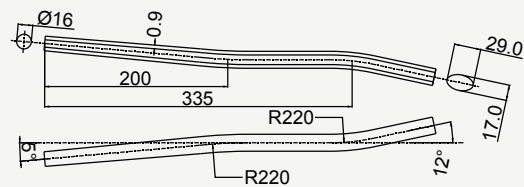

Titanium chain stay

SIDE VIEW

cod : MPO222T101

Alloy	Weight	Use
Ti Gr.9	125 g	Road

TOP VIEW

SIDE VIEW

cod : MPO240T105

Alloy	Weight	Use
Ti Gr.2	145 g	Road

SIDE VIEW

cod : MPO254T101

Alloy	Weight	Use
Ti Gr.2	135 g	Road

TOP VIEW

TOP VIEW

cod : MPO240T109

Alloy	Weight	Use
Ti Gr.2	145 g	Road S - bend

TOP VIEW

cod : MPO240T106

Alloy	Weight	Use
Ti Gr.2	145 g	Cyclocross

TOP VIEW

cod : MPO240T103

Alloy	Weight	Use
Ti Gr.2	145 g	Gravel - MTB 29"