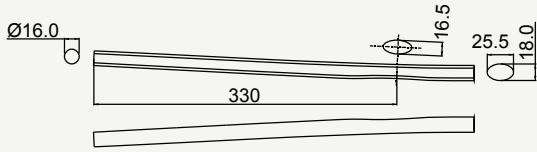

Titanium chain stay

SIDE VIEW

cod : MPO222T101

Alloy	Weight	Use
Ti Gr.9	125 g	Road

TOP VIEW

SIDE VIEW

cod : MPO240T105

Alloy	Weight	Use
Ti Gr.2	145 g	Road

SIDE VIEW

cod : MPO254T101

Alloy	Weight	Use
Ti Gr.2	135 g	Road

TOP VIEW

TOP VIEW

cod : MPO240T109

Alloy	Weight	Use
Ti Gr.2	145 g	Road S - bend

TOP VIEW

cod : MPO240T106

Alloy	Weight	Use
Ti Gr.2	145 g	Cyclocross

TOP VIEW

cod : MPO240T103

Alloy	Weight	Use
Ti Gr.2	145 g	Gravel - MTB 29"