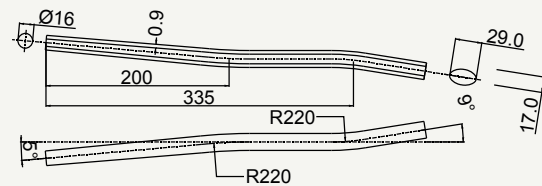

Titanium chain stay

SIDE VIEW

cod : MPO222T101

Alloy	Weight	Use
Ti Gr.9	125 g	Road

TOP VIEW

SIDE VIEW

cod : MPO240T105

Alloy	Weight	Use
Ti Gr.2	145 g	Road

SIDE VIEW

cod : MPO254T101

Alloy	Weight	Use
Ti Gr.2	135 g	Road

TOP VIEW

TOP VIEW

cod : MPO240T109

Alloy	Weight	Use
Ti Gr.2	145 g	Road S - bend

TOP VIEW

cod : MPO240T106

Alloy	Weight	Use
Ti Gr.2	145 g	Cyclocross

TOP VIEW

cod : MPO240T103

Alloy	Weight	Use
Ti Gr.2	145 g	Gravel - MTB 29"