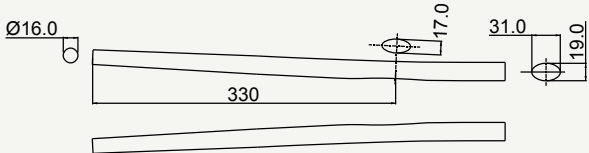

Titanium chain stay

SIDE VIEW

cod : MPO222T101

Alloy	Weight	Use
Ti Gr.9	125 g	Road

TOP VIEW

SIDE VIEW

cod : MPO240T105

Alloy	Weight	Use
Ti Gr.2	145 g	Road

SIDE VIEW

cod : MPO254T101

Alloy	Weight	Use
Ti Gr.2	135 g	Road

TOP VIEW

TOP VIEW

cod : MPO240T109

Alloy	Weight	Use
Ti Gr.2	145 g	Road S - bend

TOP VIEW

cod : MPO240T106

Alloy	Weight	Use
Ti Gr.2	145 g	Cyclocross

TOP VIEW

cod : MPO240T103

Alloy	Weight	Use
Ti Gr.2	145 g	Gravel - MTB 29"