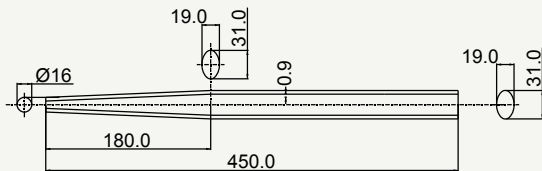

Titanium chain stay

SIDE VIEW

cod : MPO222T101

Alloy	Weight	Use
Ti Gr.9	125 g	Road

TOP VIEW

SIDE VIEW

cod : MPO240T105

Alloy	Weight	Use
Ti Gr.2	145 g	Road

SIDE VIEW

cod : MPO254T101

Alloy	Weight	Use
Ti Gr.2	135 g	Road

TOP VIEW

TOP VIEW

cod : MPO240T109

Alloy	Weight	Use
Ti Gr.2	145 g	Road S - bend

TOP VIEW

cod : MPO240T106

Alloy	Weight	Use
Ti Gr.2	145 g	Cyclocross

TOP VIEW

cod : MPO240T103

Alloy	Weight	Use
Ti Gr.2	145 g	Gravel - MTB 29"