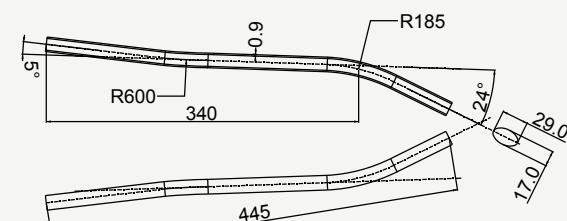

Titanium chain stay

SIDE VIEW

cod : MPO222T101

Alloy	Weight	Use
Ti Gr.9	125 g	Road

TOP VIEW

SIDE VIEW

cod : MPO240T105

Alloy	Weight	Use
Ti Gr.2	145 g	Road

SIDE VIEW

cod : MPO254T101

Alloy	Weight	Use
Ti Gr.2	135 g	Road

TOP VIEW

TOP VIEW

cod : MPO240T109

Alloy	Weight	Use
Ti Gr.2	145 g	Road S - bend

TOP VIEW

cod : MPO240T106

Alloy	Weight	Use
Ti Gr.2	145 g	Cyclocross

TOP VIEW

cod : MPO240T103

Alloy	Weight	Use
Ti Gr.2	145 g	Gravel - MTB 29"